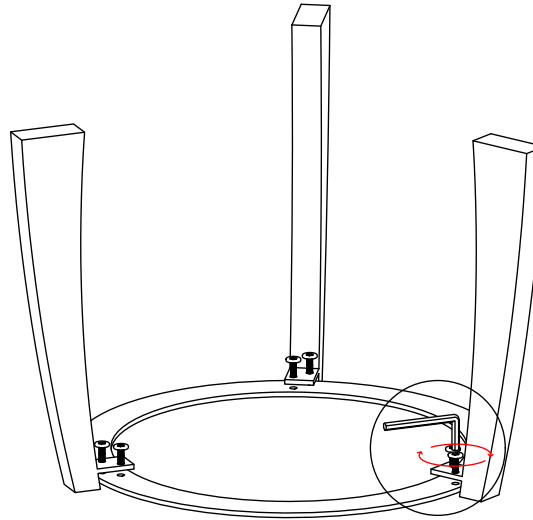

86338 - Coffee Table Kala Ø51cm

KARE
DESIGN

(1)

(2)

(3)

(4)

①

②