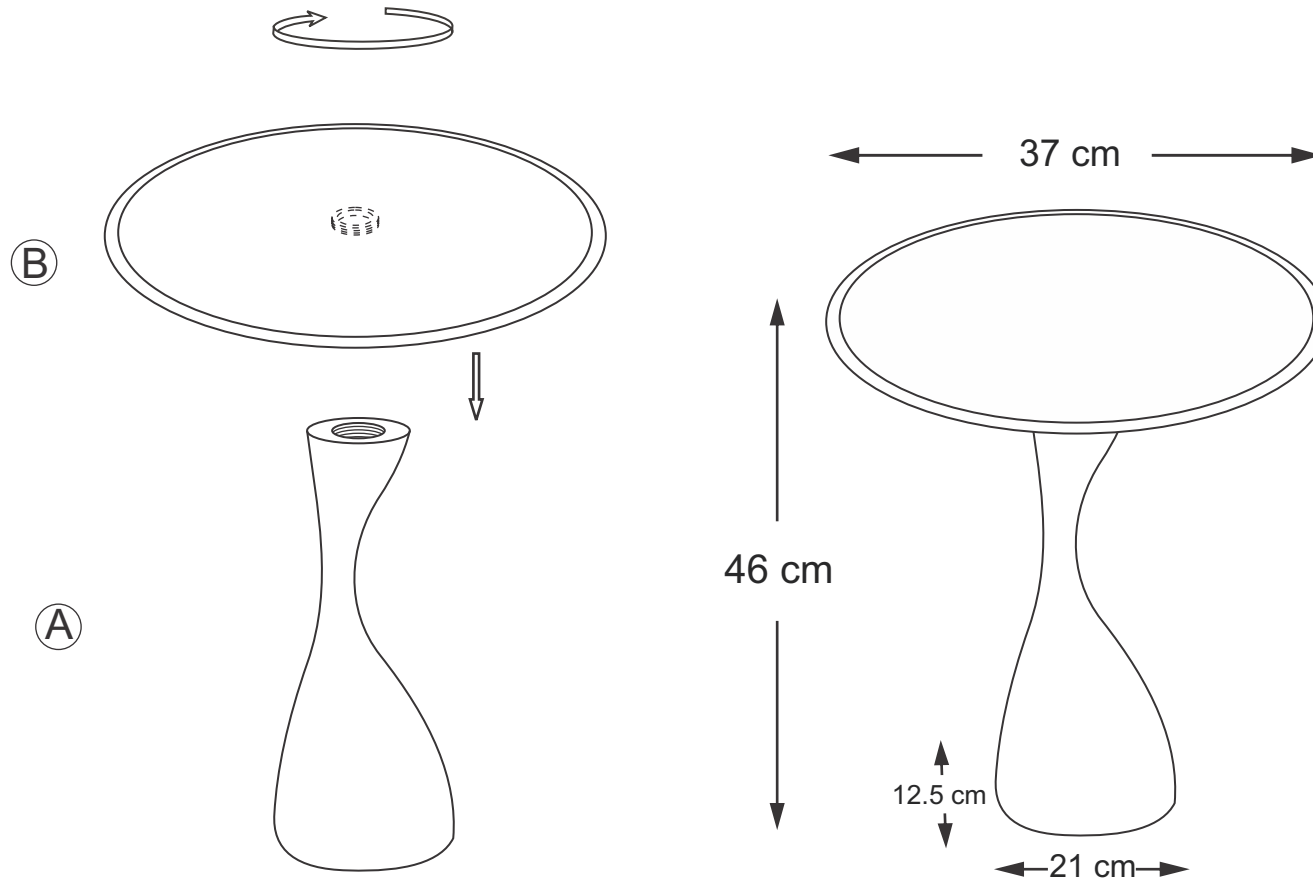

# 86393- SIDE TABLE SPACEY SILVER 36CM

**KARE**  
DESIGN

No.	A	B
TYPE		
QTY	1 pc	1 pc