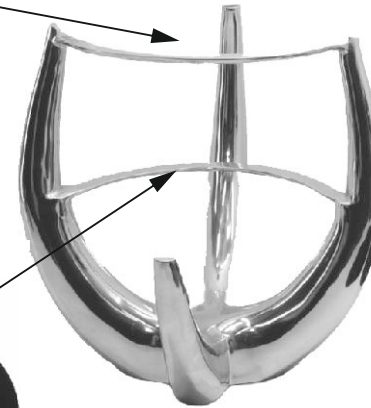

Item No. : 86405 - Side Table Piera 53x55 cm

KARE
DESIGN

Part A

Part C

Part B

Part A

Part B

Part C

Assembled Product

* Fix Part-A,B with Part-C