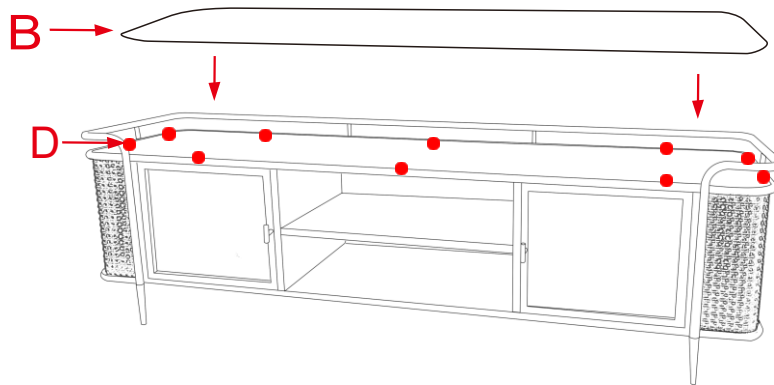

86479 Lowboard Fence 160x48cm

KARE
DESIGN

AX1 	B X1 	C X4 	D X10 
--	---	--	--

①

②

③