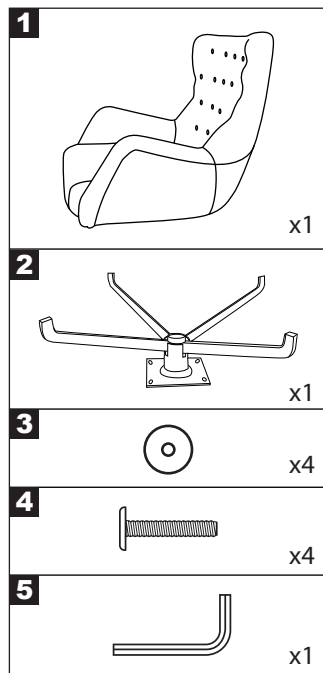

86662 Bellini Swivel Armchair Green

KARE
DESIGN

86662 Bellini Swivel Armchair Green

KARE
DESIGN