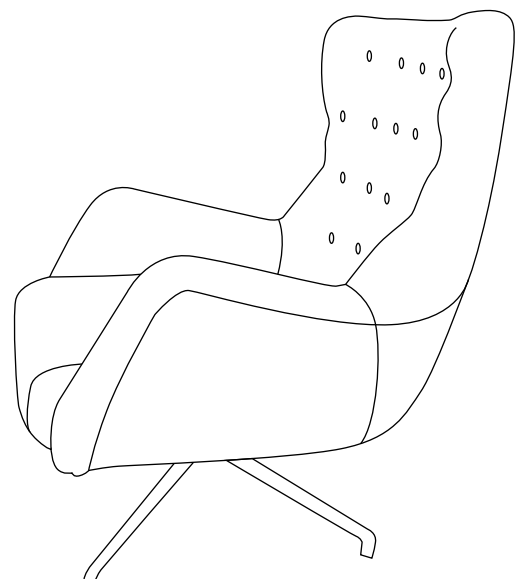

86662 Bellini Swivel Armchair Green

KARE
DESIGN

86662 Bellini Swivel Armchair Green

KARE
DESIGN