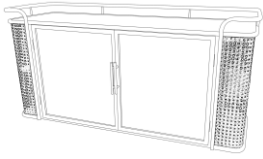

86700 Sideboard Fence 120x70cm

KARE
DESIGN

AX1

B X1

C X4

D X8

①

②