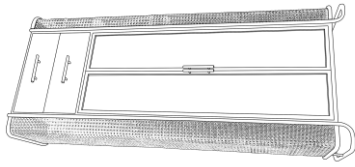

86702 Cabinet Fence 180x70cm

KARE
DESIGN

AX1

B X4

①

②