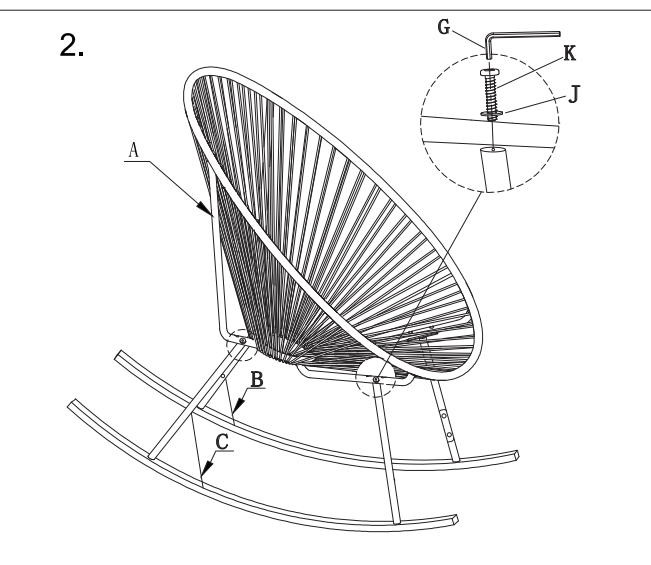

尺寸: 285x210mm

Item NO 86872/86873

KARE
DESIGN

ROCKING ACAPULCO CHAIR ASSEMBLY INSTRUCTION

NOTES: Do not tighten bolts fully until parts all are connected