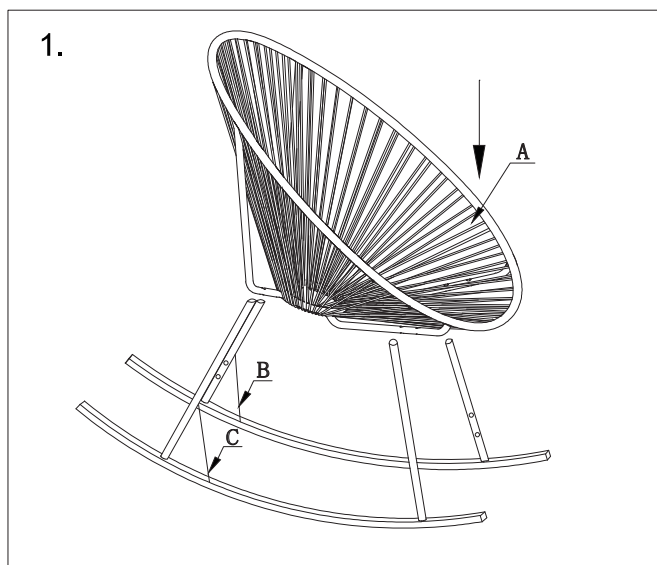

尺寸: 285x210mm

Item NO 86872/86873

KARE
DESIGN

ROCKING ACAPULCO CHAIR ASSEMBLY INSTRUCTION

NOTES: Do not tighten bolts fully until parts all are connected