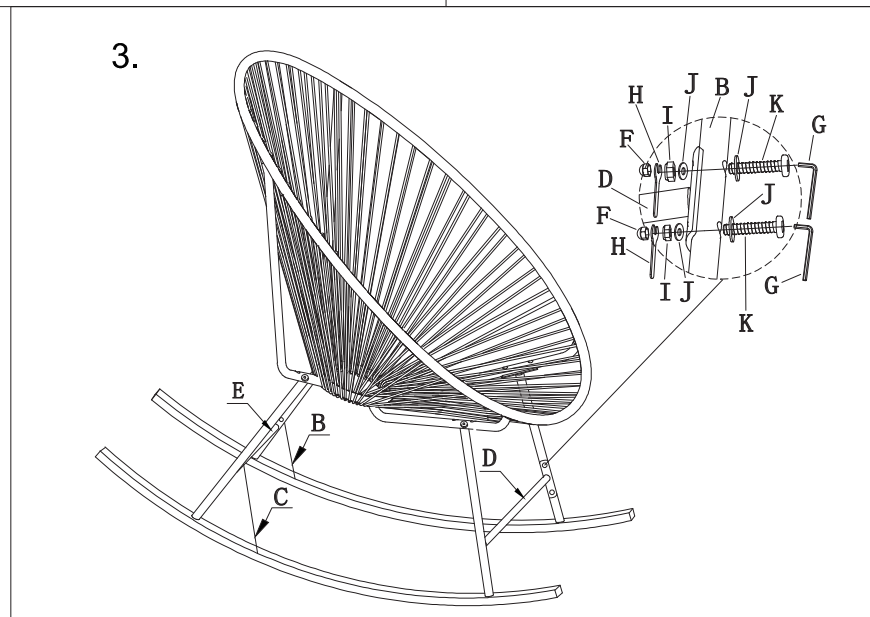

尺寸: 285x210mm

Item NO 86872/86873

KARE
DESIGN

ROCKING ACAPULCO CHAIR ASSEMBLY INSTRUCTION

NOTES: Do not tighten bolts fully until parts all are connected