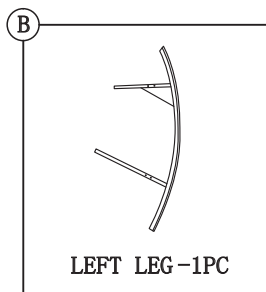

尺寸: 285x210mm

Item NO 86872/86873

KARE
DESIGN

ROCKING ACAPULCO CHAIR ASSEMBLY INSTRUCTION

NOTES: Do not tighten bolts fully until parts all are connected