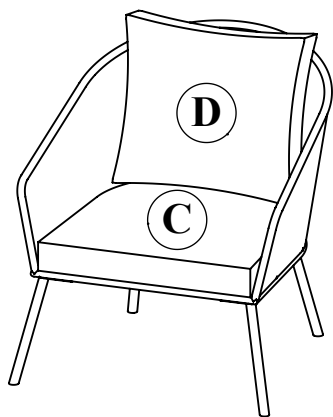

ASSEMBLY INSTRUCTION

CODE: 86908 - Sofa Set Elba Quattro (4/part)

15 MIN

A 1 pc

B 4 pcs

C 8 pcs

Ø8x15 (mm)

D 1 pc

M 4 (mm)

ASSEMBLY INSTRUCTION

CODE: 86908 -Sofa Set Elba Quattro (4/part)

15 MIN

A 1 pc

B 4 pcs

C 1 pc

D 1 pc

E 8 pcs

Ø8x15 (mm)

F 1 pcs

M 4 (mm)

ASSEMBLY INSTRUCTION

CODE: 86908 -Sofa Set Elba Quattro (4/part)

15 MIN

A 1 pc