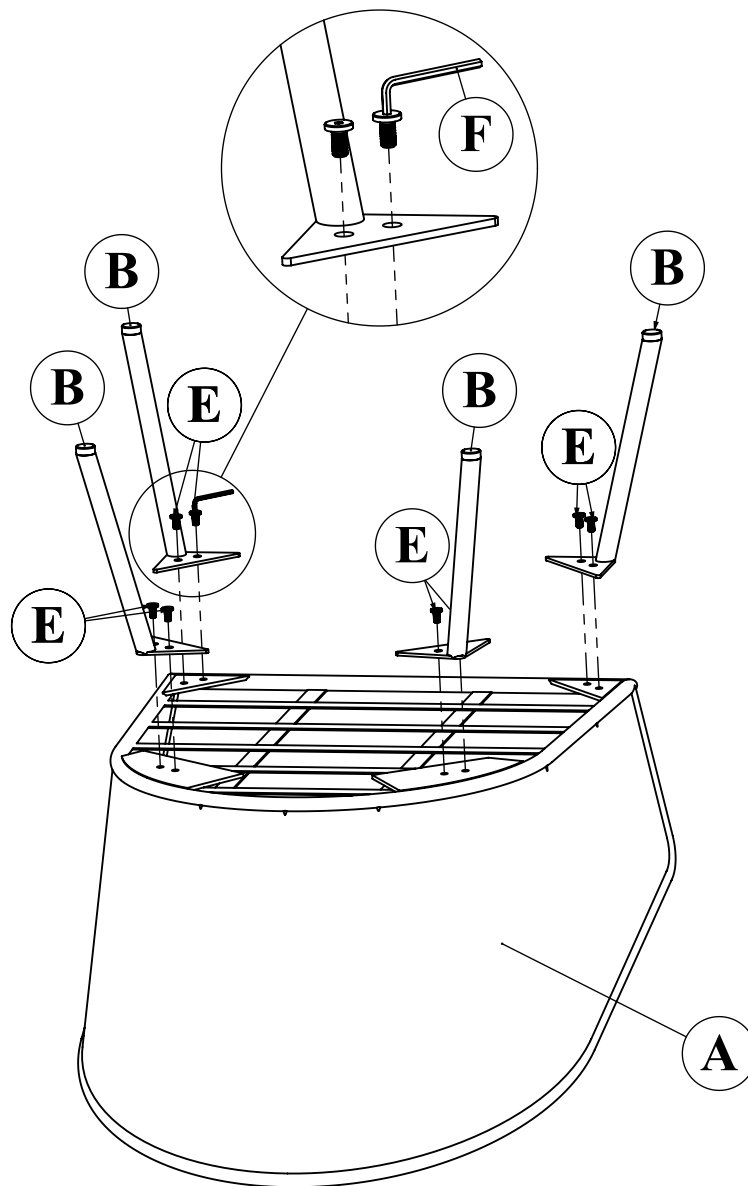

E 8 pcs

Ø8x15 (mm)

F 1 pcs

M 4 (mm)

ASSEMBLY INSTRUCTION

CODE: 86908 -Sofa Set Elba Quattro (4/part)

15 MIN

A 1 pc

B 4 pcs

C 1 pc

D 2 pcs

E 8 pcs

Ø8x15 (mm)

F 1 pc

M 4 (mm)