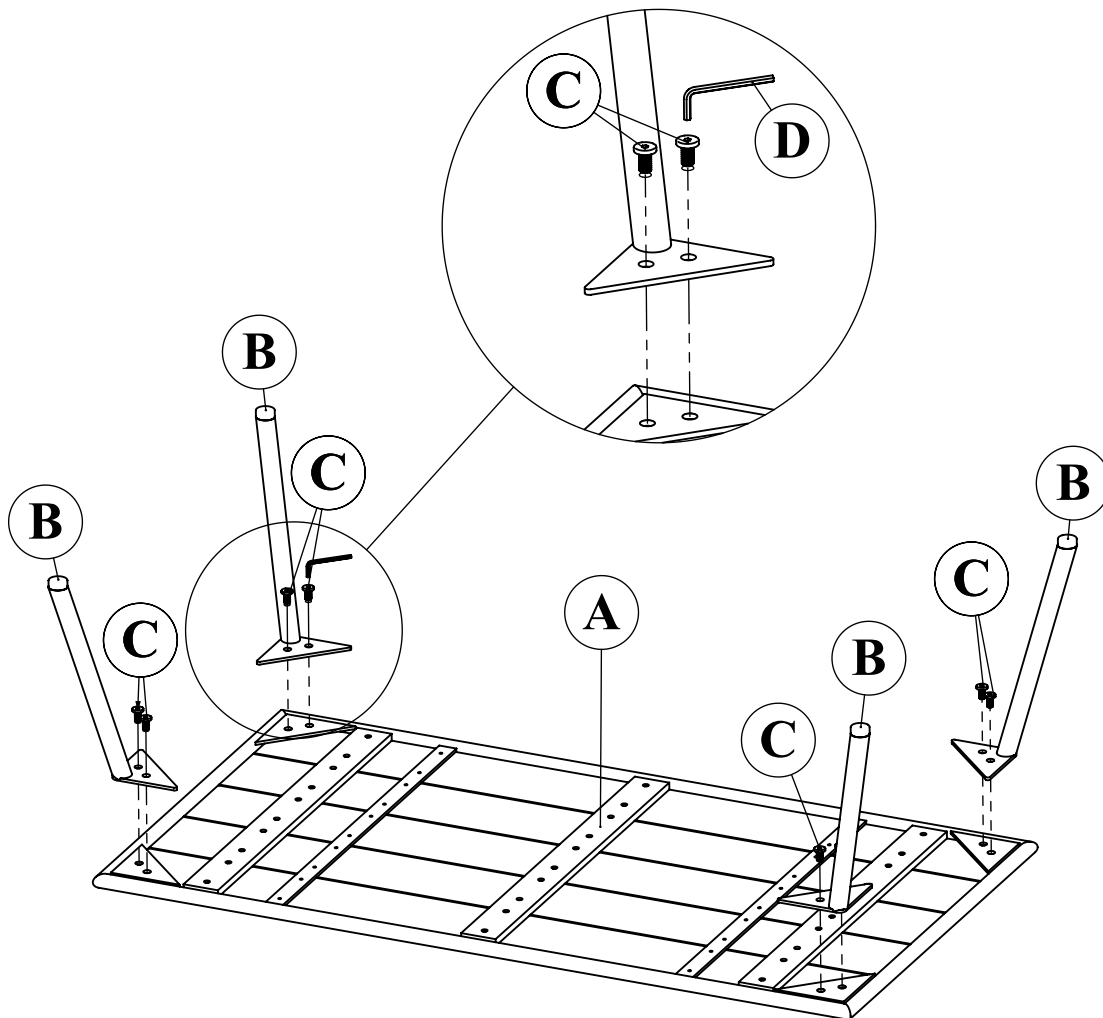

ASSEMBLY INSTRUCTION

CODE: 86908 - Sofa Set Elba Quattro (4/part)

15 MIN

A 1 pc

B 4 pcs

C 8 pcs

Ø8x15 (mm)

D 1 pc

M 4 (mm)

ASSEMBLY INSTRUCTION

CODE: 86908 -Sofa Set Elba Quattro (4/part)

15 MIN

A 1 pc

B 4 pcs

C 1 pc

D 1 pc

E 8 pcs

Ø8x15 (mm)

F 1 pcs

M 4 (mm)

ASSEMBLY INSTRUCTION

CODE: 86908 -Sofa Set Elba Quattro (4/part)

15 MIN

A 1 pc

B 4 pcs

C 1 pc

D 2 pcs

E 8 pcs

Ø8x15 (mm)

F 1 pc

M 4 (mm)