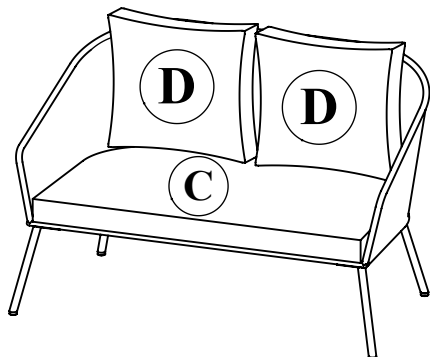

E 8 pcs

Ø8x15 (mm)

F 1 pcs

M 4 (mm)

ASSEMBLY INSTRUCTION

CODE: 86908 -Sofa Set Elba Quattro (4/part)

15 MIN

A 1 pc

B 4 pcs

C 1 pc

D 2 pcs

E 8 pcs

Ø8x15 (mm)

F 1 pc

M 4 (mm)