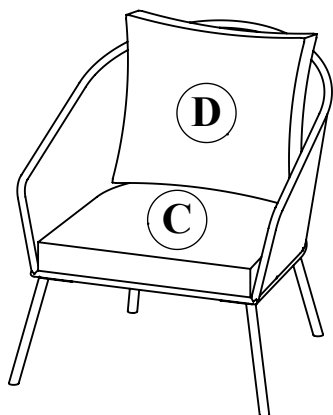

ASSEMBLY INSTRUCTION

CODE: 86909 - Sofa Set Elba Grey Quattro (4/part)

A 1 pc

B 4 pcs

C 8 pcs

Ø8x15 (mm)

D 1 pc

M 4 (mm)

ASSEMBLY INSTRUCTION

CODE: 86909 -Sofa Set Elba Grey Quattro (4/part)

A 1 pc

B 4 pcs

C 1 pc

D 1 pc

E 8 pcs

Ø8x15 (mm)

F 1 pc

M 4 (mm)

ASSEMBLY INSTRUCTION

CODE: 86909 -Sofa Set Elba Grey Quattro (4/part)

A 1 pc

B 4 pcs

C 1 pc

D 2 pcs

E 8 pcs

F 1 pc

Ø8x15 (mm)

M 4 (mm)