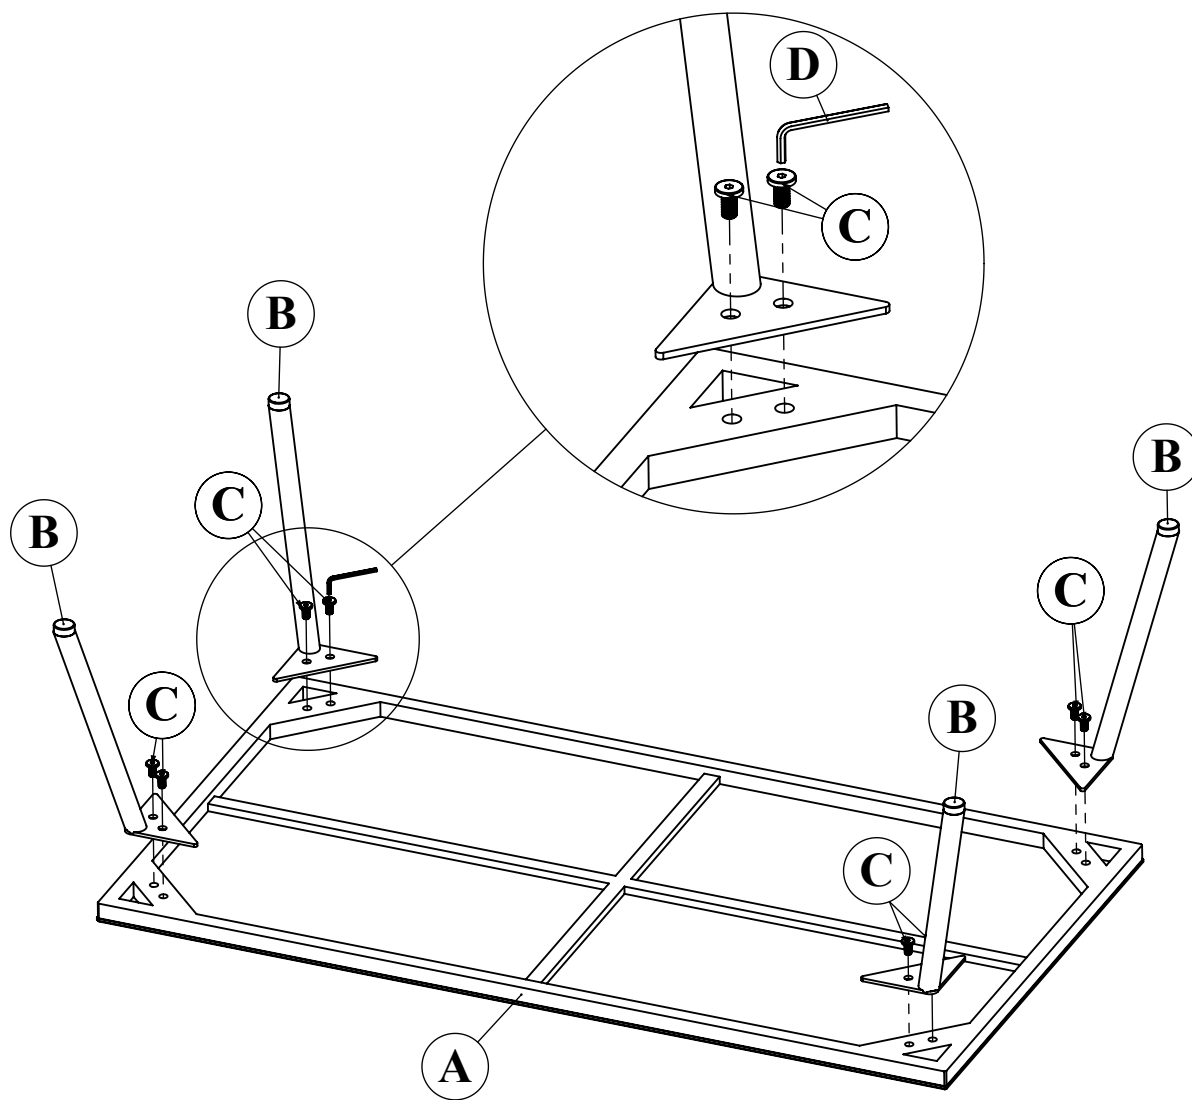

ASSEMBLY INSTRUCTION

CODE: 86909 - Sofa Set Elba Grey Quattro (4/part)

A 1 pc

B 4 pcs

C 8 pcs

Ø8x15 (mm)

D 1 pc

M 4 (mm)

ASSEMBLY INSTRUCTION

CODE: 86909 -Sofa Set Elba Grey Quattro (4/part)

A 1 pc

B 4 pcs

C 1 pc

D 1 pc

E 8 pcs

Ø8x15 (mm)

F 1 pc

M 4 (mm)

ASSEMBLY INSTRUCTION

CODE: 86909 -Sofa Set Elba Grey Quattro (4/part)

A 1 pc

B 4 pcs

C 1 pc

D 2 pcs

E 8 pcs

F 1 pc

Ø8x15 (mm)

M 4 (mm)