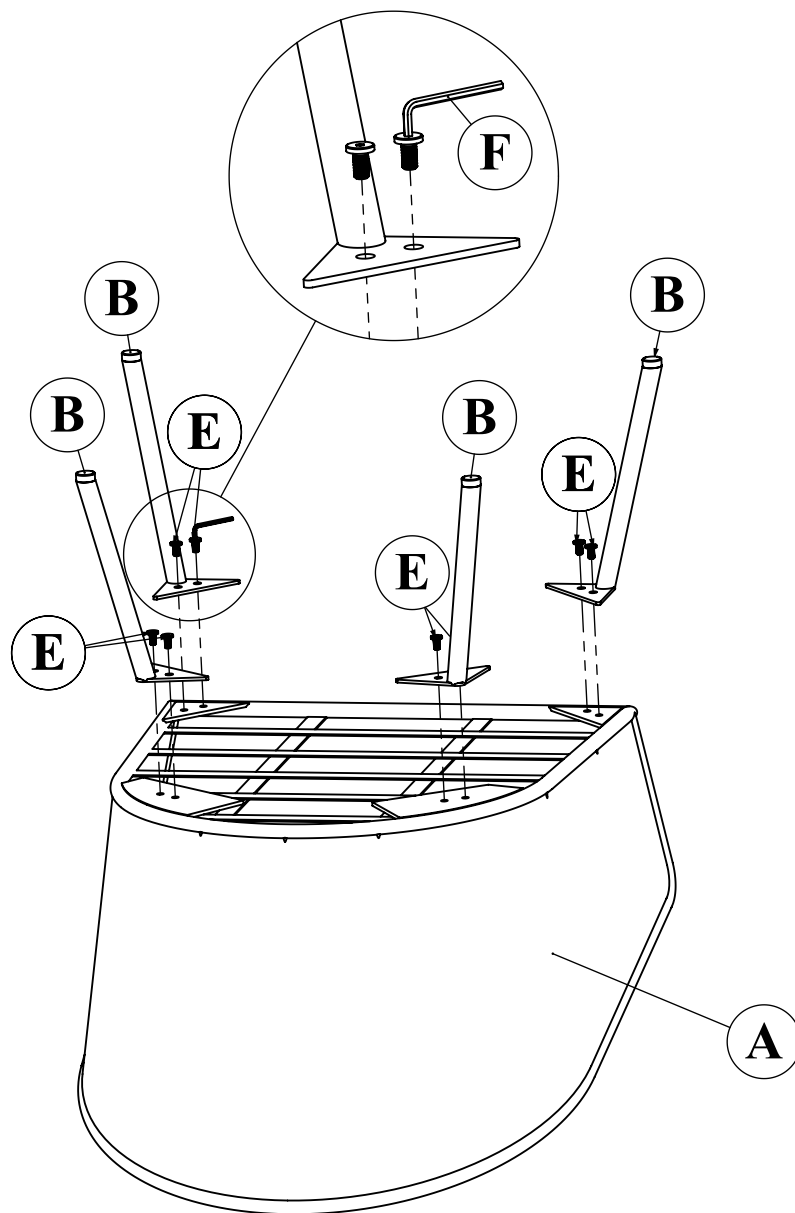

ASSEMBLY INSTRUCTION

CODE: 86909 - Sofa Set Elba Grey Quattro (4/part)

A 1 pc

B 4 pcs

C 8 pcs

Ø8x15 (mm)

D 1 pc

M 4 (mm)

ASSEMBLY INSTRUCTION

CODE: 86909 -Sofa Set Elba Grey Quattro (4/part)

A 1 pc

B 4 pcs

C 1 pc

D 1 pc

E 8 pcs

Ø8x15 (mm)

F 1 pc

M 4 (mm)

ASSEMBLY INSTRUCTION

CODE: 86909 -Sofa Set Elba Grey Quattro (4/part)

A 1 pc

B 4 pcs

C 1 pc

D 2 pcs

E 8 pcs

F 1 pc

Ø8x15 (mm)

M 4 (mm)