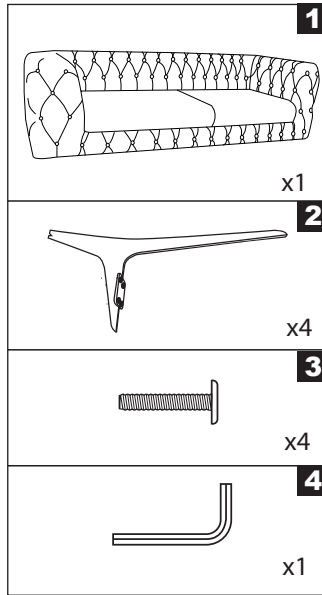

86931 Sofa Bellisima 2 Seater Beige

KARE
DESIGN

86931 Sofa Bellisima 2 Seater Beige

KARE
DESIGN