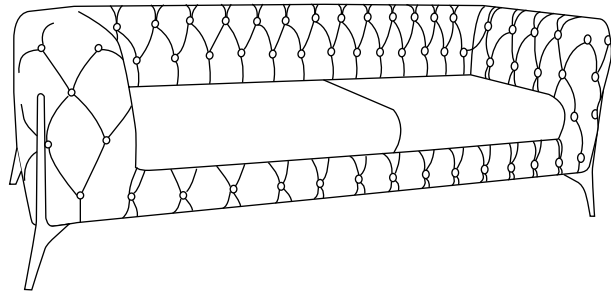

86931 Sofa Bellisima 2 Seater Beige

KARE
DESIGN

86931 Sofa Bellisima 2 Seater Beige

KARE
DESIGN