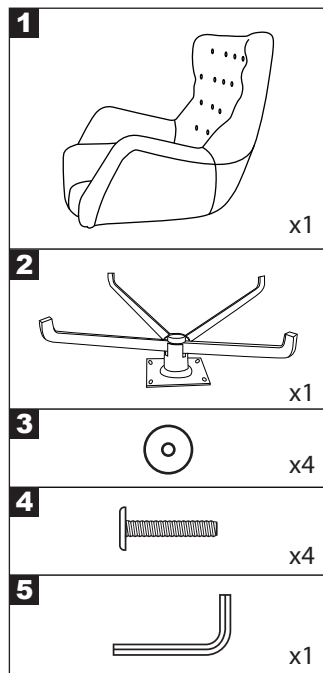

86966 Bellisima Swivel Armchair Green

KARE
DESIGN

86966 Bellisima Swivel Armchair Green

KARE
DESIGN