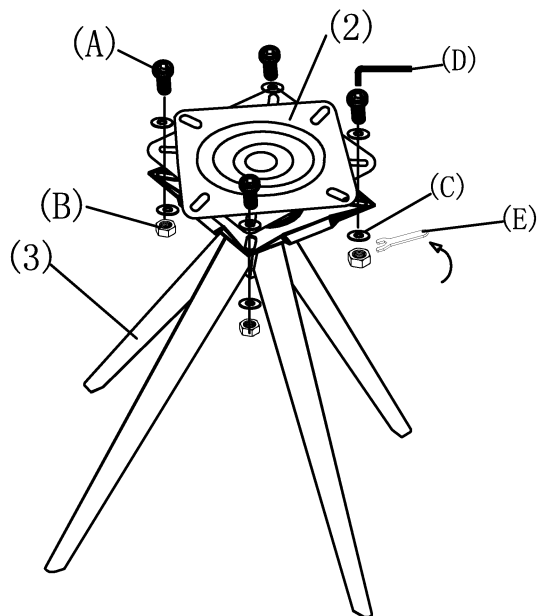

86999 Swivel Chair Thinktank Grey

KARE DESIGN

①

②

(1) X1

(2) X1

(3) X1

(A) X8

M6X14MM

(B) X4

(C) X12

(D) X1

(E) X1