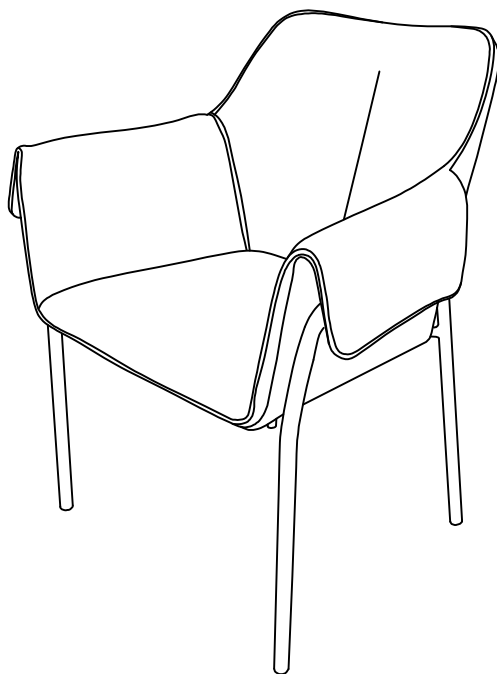

87067:Chair with Armrest Bess Beige

| | | |
|---|---|----|
| A |  | x4 |
| B |  | x4 |
| | | |
| | | |
| | | |
| | | |

Finish

0129469

Step:1

KARE
DESIGN