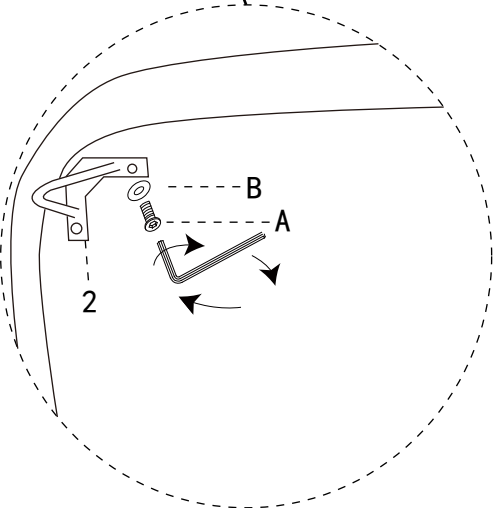

87128 Sofa Peppo 2-Seater Blue 182cm

1
1x

2
4x

A  12x

B  12x