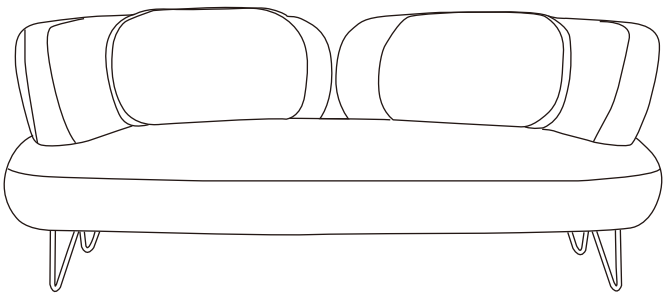

87128 Sofa Peppo 2-Seater Blue 182cm

1
1x

2
4x

A  12x

B  12x