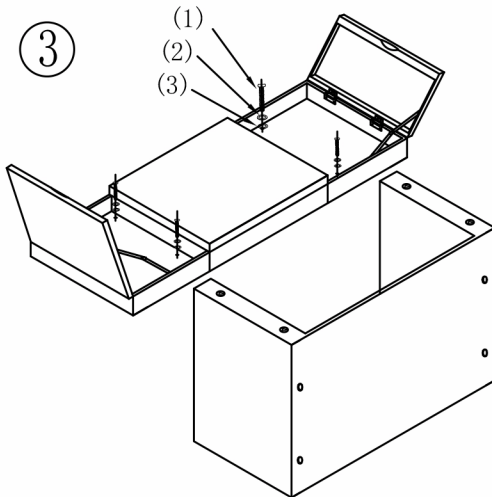

87204 Make Up Combination Venezia White

KARE
DESIGN

①

②

③

④

⑤

⑥

(1)  8x
M8x25

(3)  8x

(5)  1x

(7)  4x

(2)  8x

(4)  1x

(6)  8x

(8)  4x