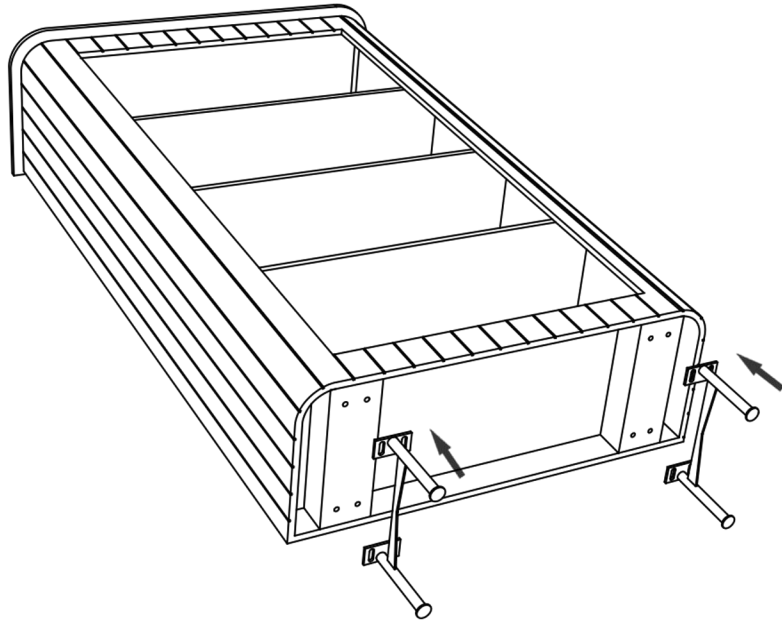

# KARE

Shelf Grace  
Code - 87212

Ax1

C

x8

D

x8

E

2

ASSEMBLED VIEW