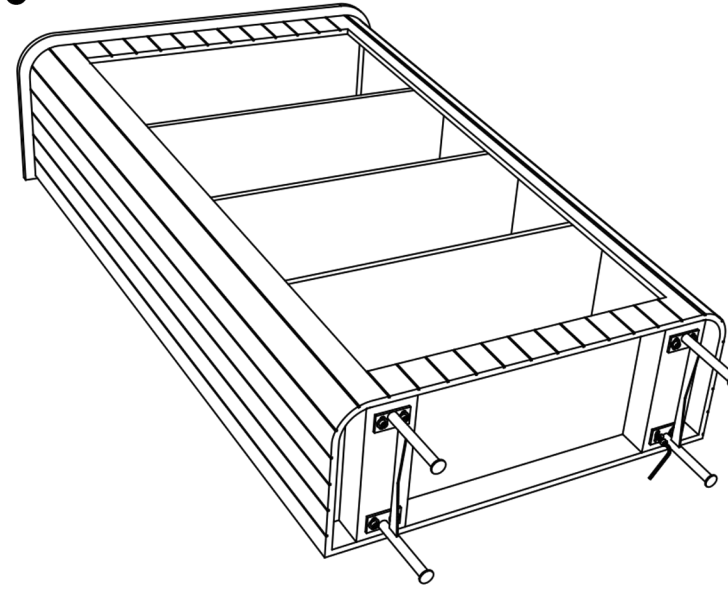

# KARE

Shelf Grace  
Code - 87212

Ax1

C

x8

D

x8

E

2

ASSEMBLED VIEW