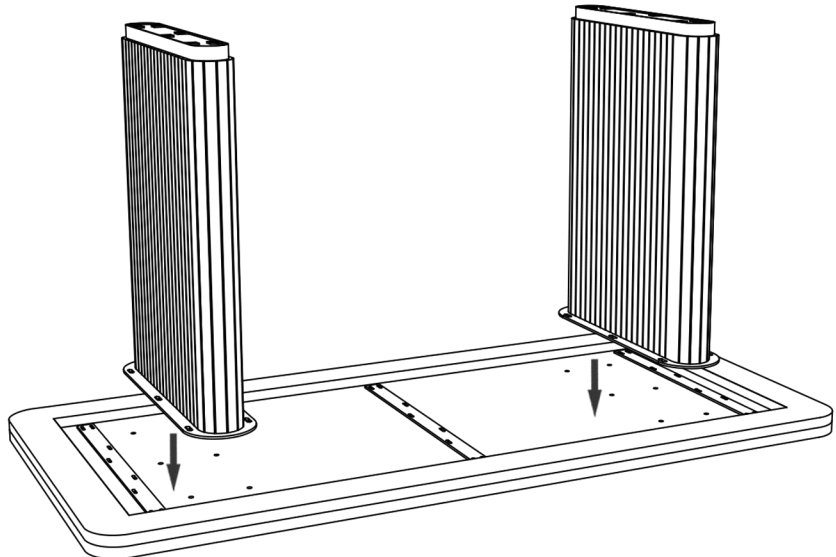

C + D + E

2

A + B

4

ASSEMBLED VIEW