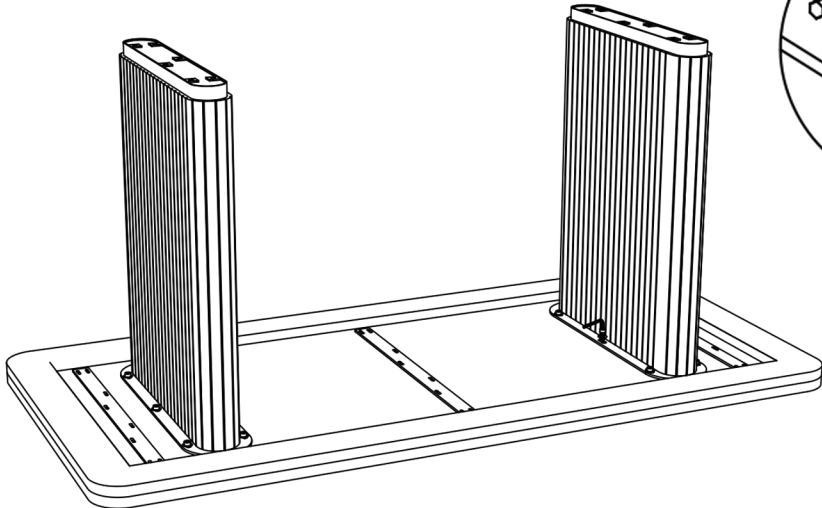

ASSEMBLY INSTRUCTIONS

KARE

Table Grace
Code - 87214

Ax1

C

x12

D

x12

E

x1

Bx2

2 PERSON

15 MIN

1

A

B

3

C + D + E

2

A + B

4

ASSEMBLED VIEW