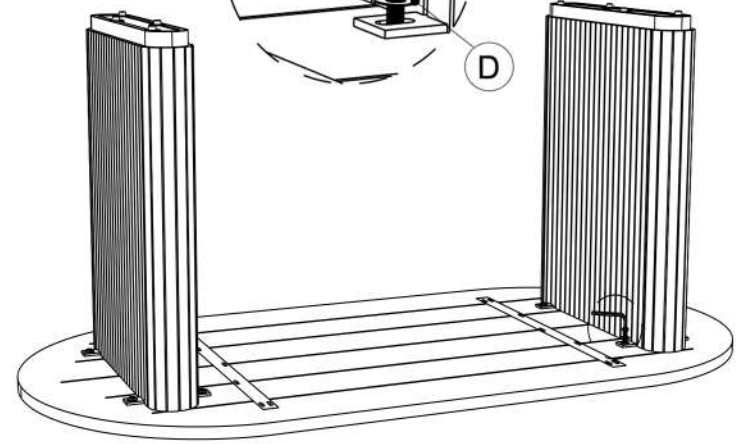

ASSEMBLY INSTRUCTIONS

KARE

Desk Grace
Code - 87215

Cx8

Dx8

Ex1

1

A

B

3

C + D + E

2

A + B

4

ASSEMBLED VIEW