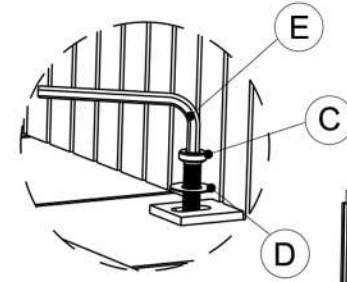

ASSEMBLY INSTRUCTIONS

KARE

Desk Grace
Code - 87215

Cx8

Dx8

Ex1

1

A

B

3

C + D + E

2

A + B

4

ASSEMBLED VIEW