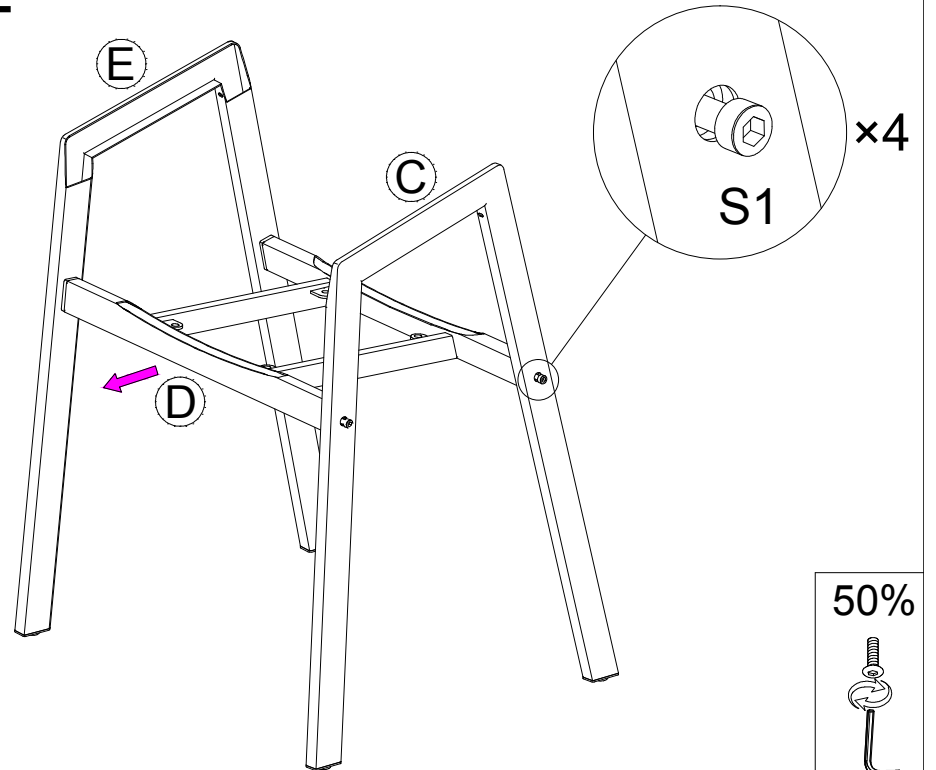

87319 -Chair with Armrest Biarritz Brown

KARE
DESIGN

M6*30

S1*4

ST4.2*16

S2*2

M6*12

S3*6

S4*1

1

2

3

4