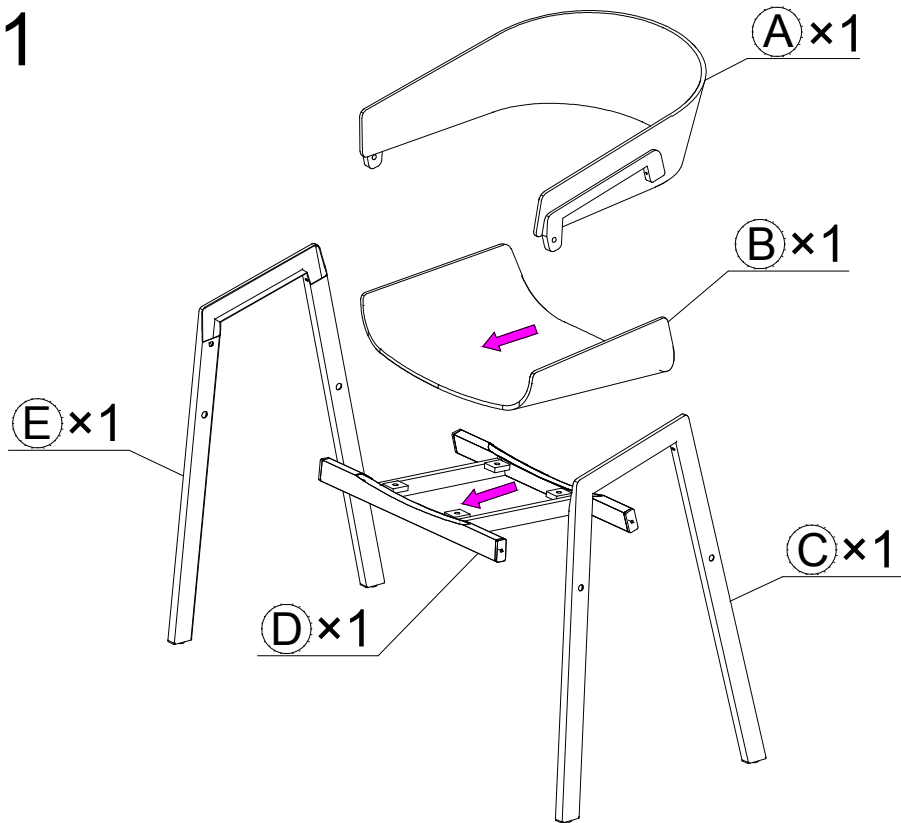

87319 -Chair with Armrest Biarritz Brown

KARE
DESIGN

M6*30

S1*4

ST4.2*16

S2*2

M6*12

S3*6

S4*1

1

2

3

4