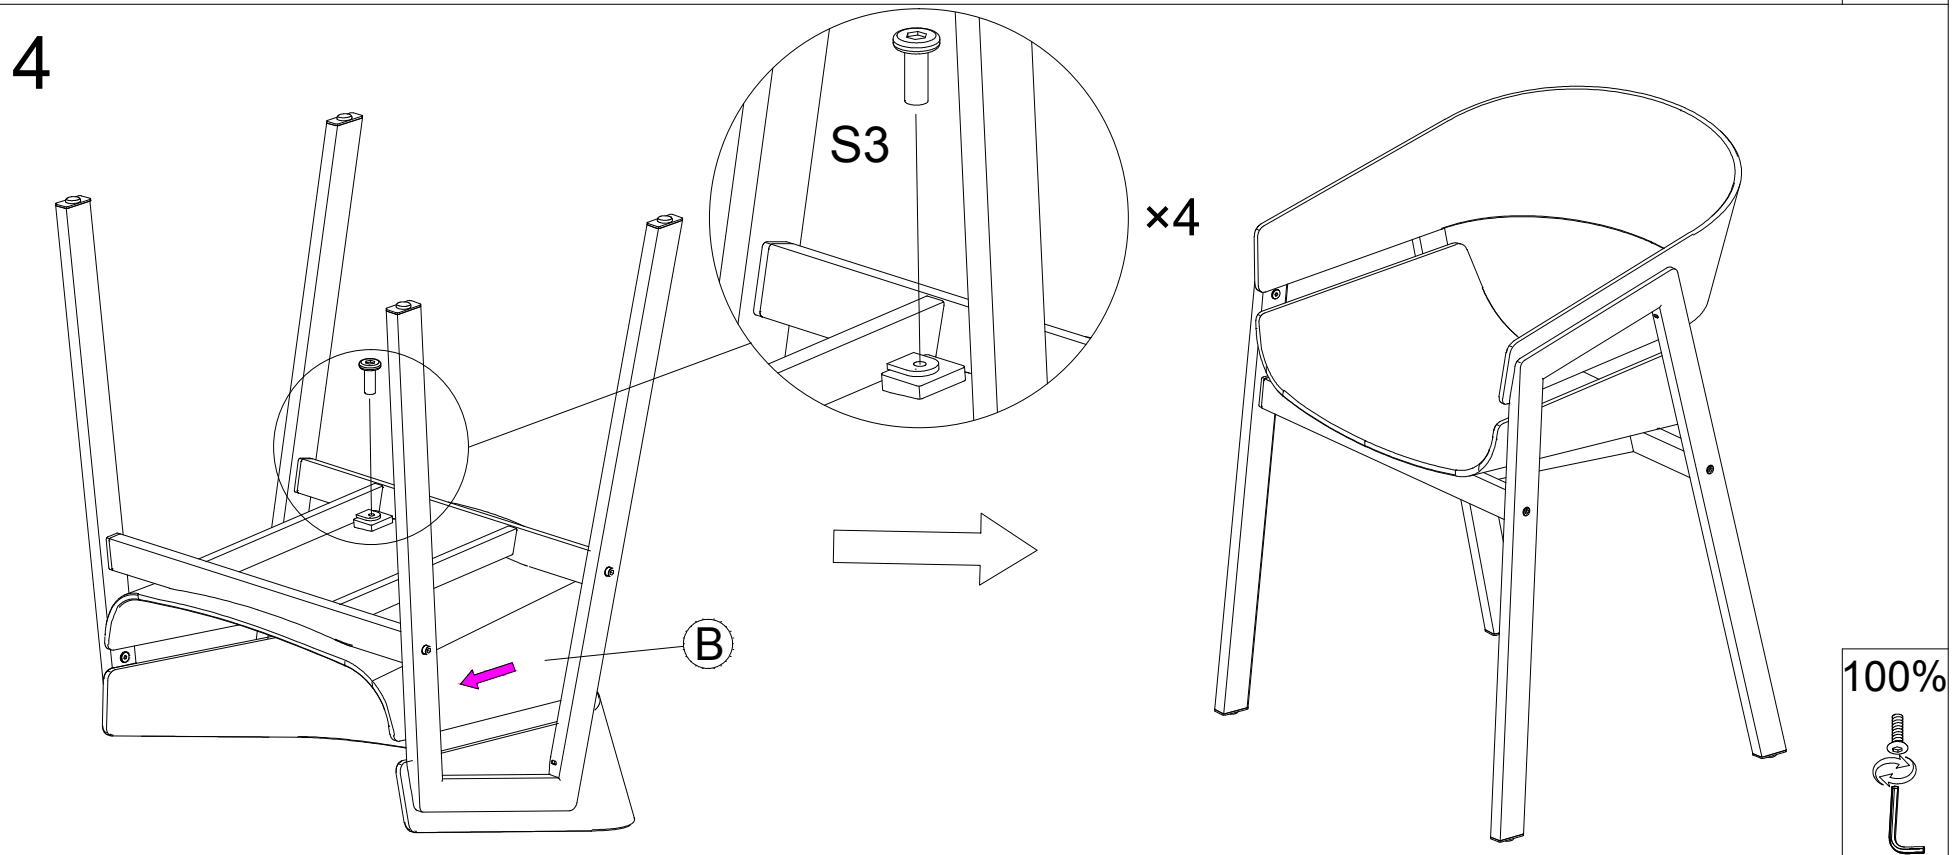

87322 -Chair with Armrest Biarritz Nature

KARE
DESIGN

M6*30

S1*4

ST4.2*16

S2*2

M6*12

S3*6

S4*1

50%

100%

100%