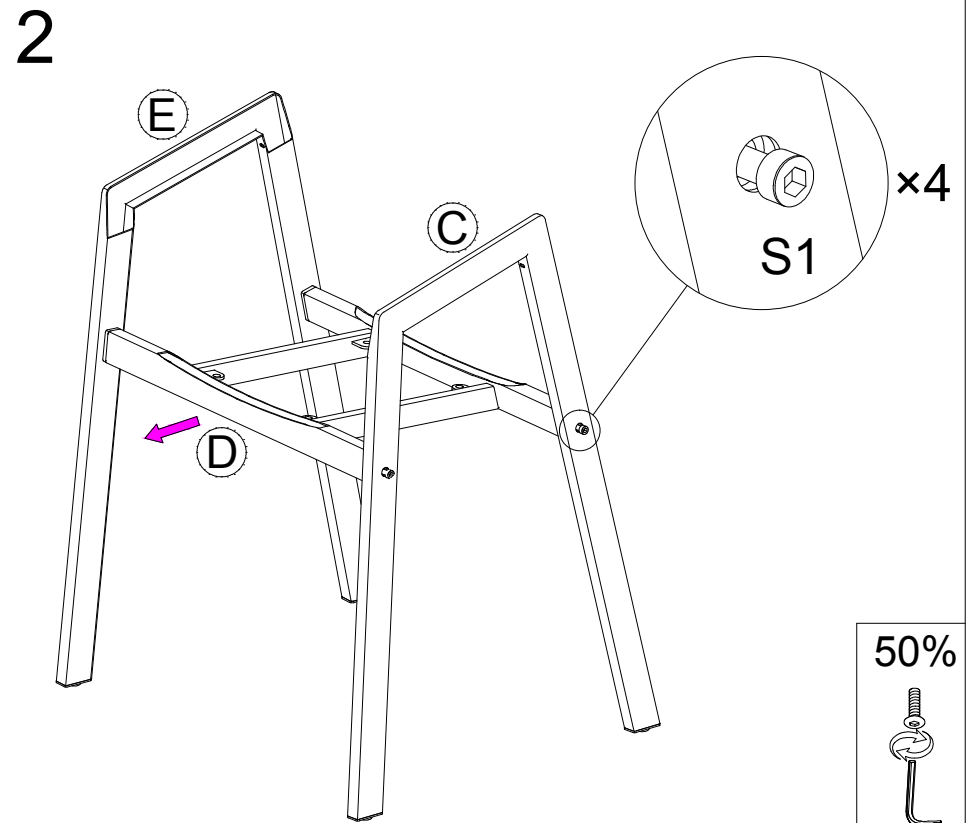

87322 -Chair with Armrest Biarritz Nature

KARE
DESIGN

M6*30

S1*4

ST4.2*16

S2*2

M6*12

S3*6

S4*1

50%

100%

100%