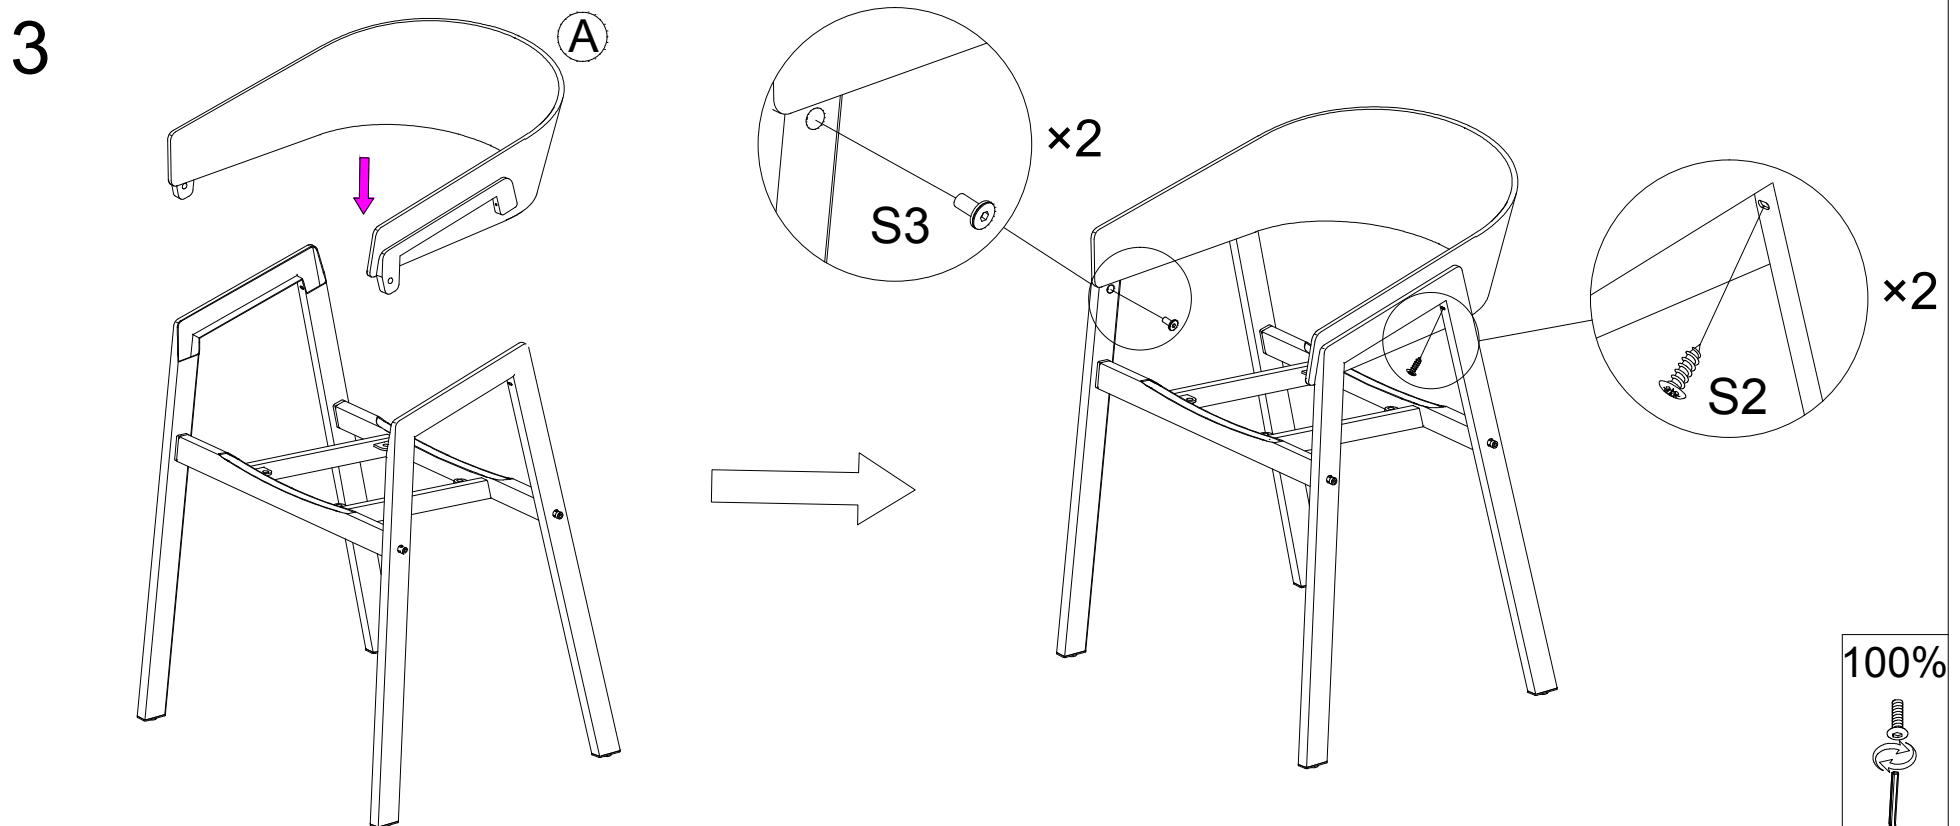

87322 -Chair with Armrest Biarritz Nature

KARE
DESIGN

M6*30

S1*4

ST4.2*16

S2*2

M6*12

S3*6

S4*1

50%

100%

100%