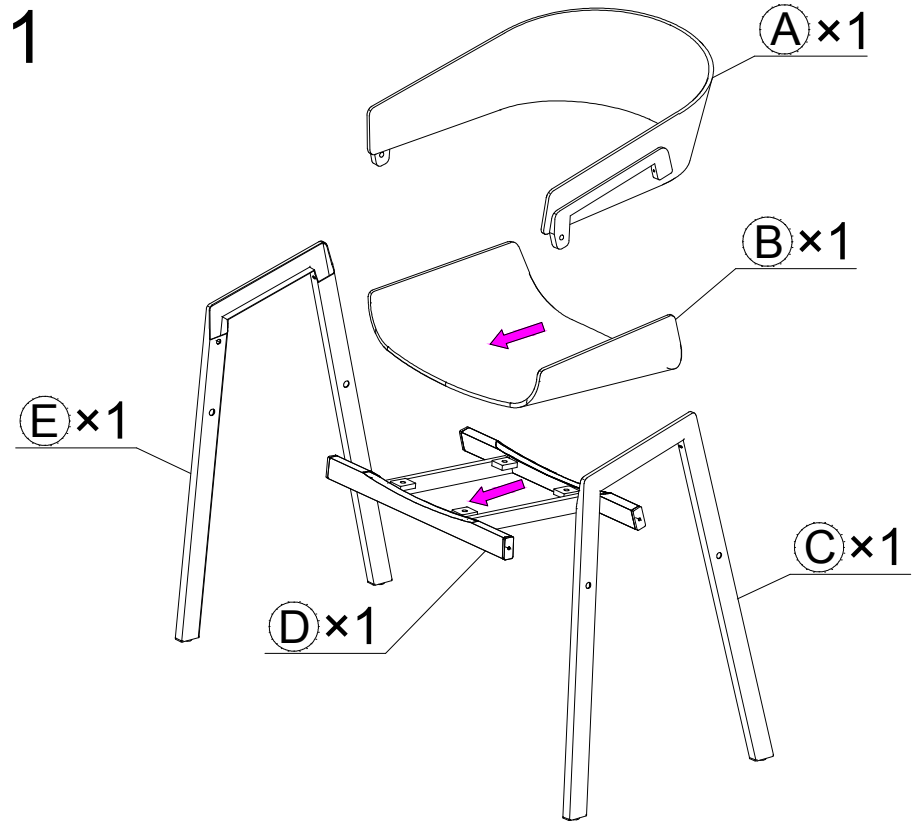

87322 -Chair with Armrest Biarritz Nature

KARE
DESIGN

M6*30

S1*4

ST4.2*16

S2*2

M6*12

S3*6

S4*1

50%

100%

100%