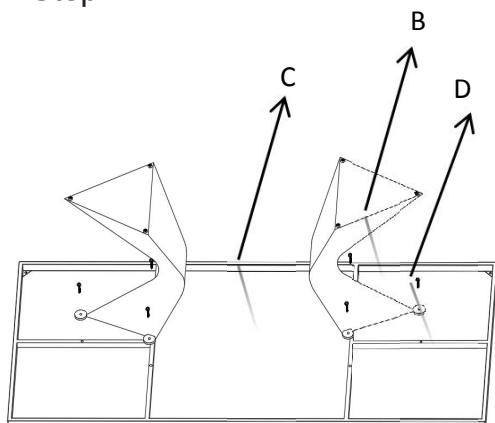

87349-TABLE BLACK 180*90CM

KARE
DESIGN

	ceramic	1pcs	A
	leg	2pcs	B
	framework	1pcs	C
	screw	6pcs	D
	adjustable rubber plug	6pcs	E
	wrench	1pcs	F

Step 1

Step 2