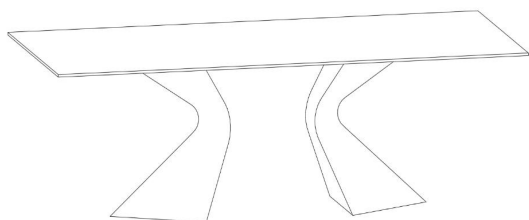

87349-TABLE BLACK 180*90CM

KARE
DESIGN

	ceramic	1pcs	A
	leg	2pcs	B
	framework	1pcs	C
	screw	6pcs	D
	adjustable rubber plug	6pcs	E
	wrench	1pcs	F

Step 1

Step 2