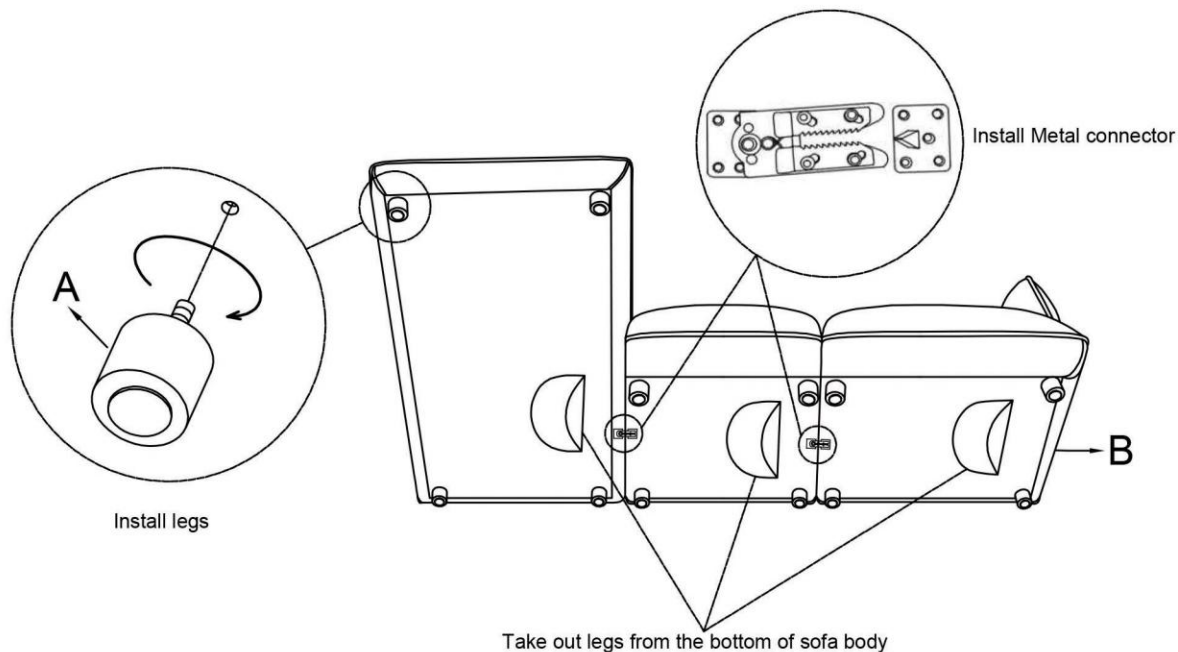

x2

10Min

87404 Corner Sofa Gigi Left

KARE DESIGN

A x4

Step 1

B x1

Make sure all legs are screwed tightly before turn it over

Step 2