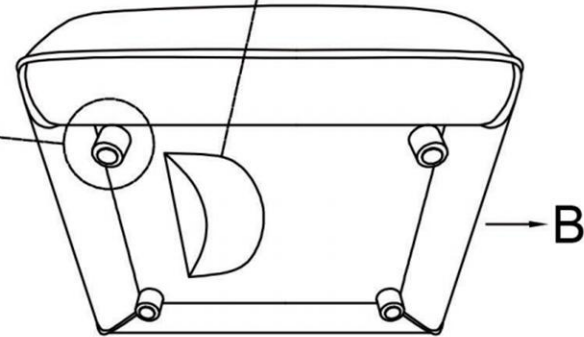

10Min

87411 Stool Gigi

KARE DESIGN

A x4

Step 1

Install legs

Take out legs from the bottom of sofa body

B x1

Make sure all legs are screwed tightly before turn it over

Step 2