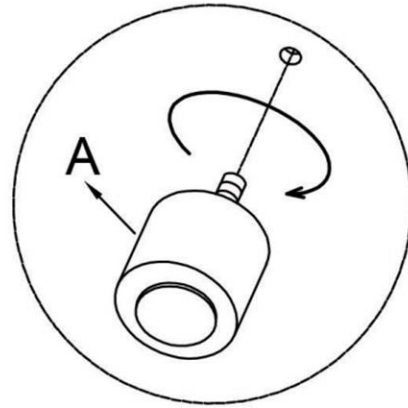

10Min

87411 Stool Gigi

KARE DESIGN

A x4

Step 1

Install legs

Take out legs from the bottom of sofa body

B x1

Make sure all legs are screwed tightly before turn it over

Step 2