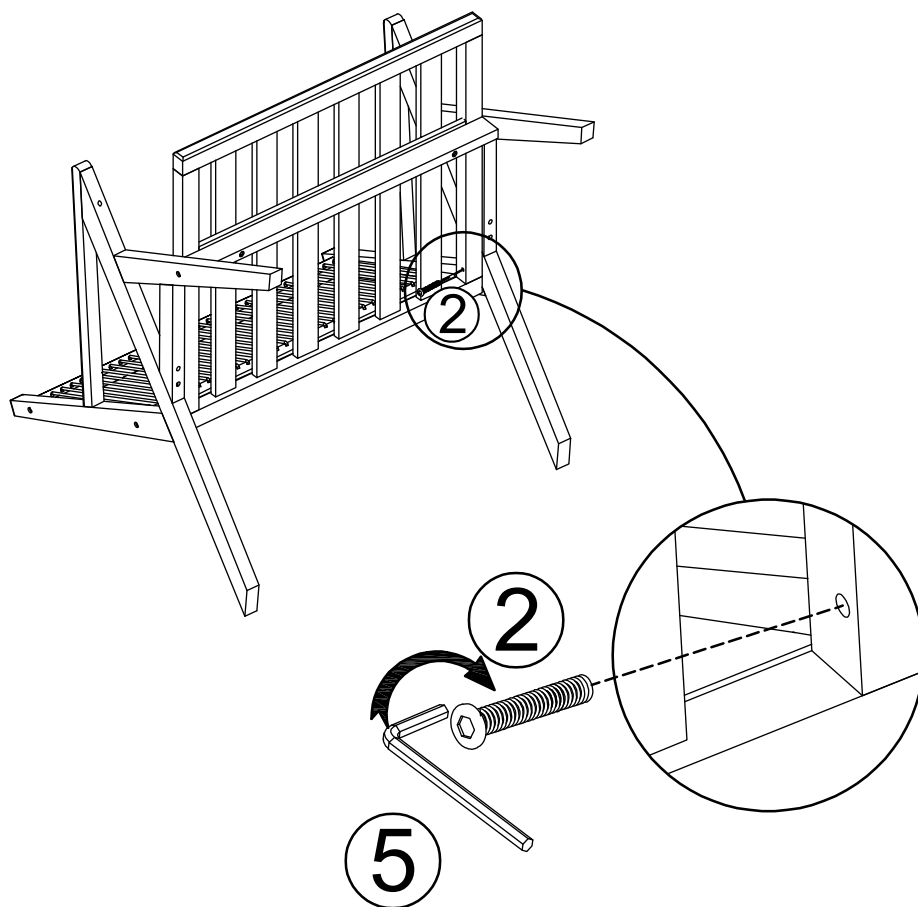

# 87530 Armchair Honolulu

**KARE**  
DESIGN

(I) x1 	(J) x1 
(C) x1 	(D) x1 
(K) x1 	(L) x1 
(M) x1 	(2) x2  Bolt- M6x60
(3) x8  Screw- M6x70	(5) x1 

1

2

3

4

5