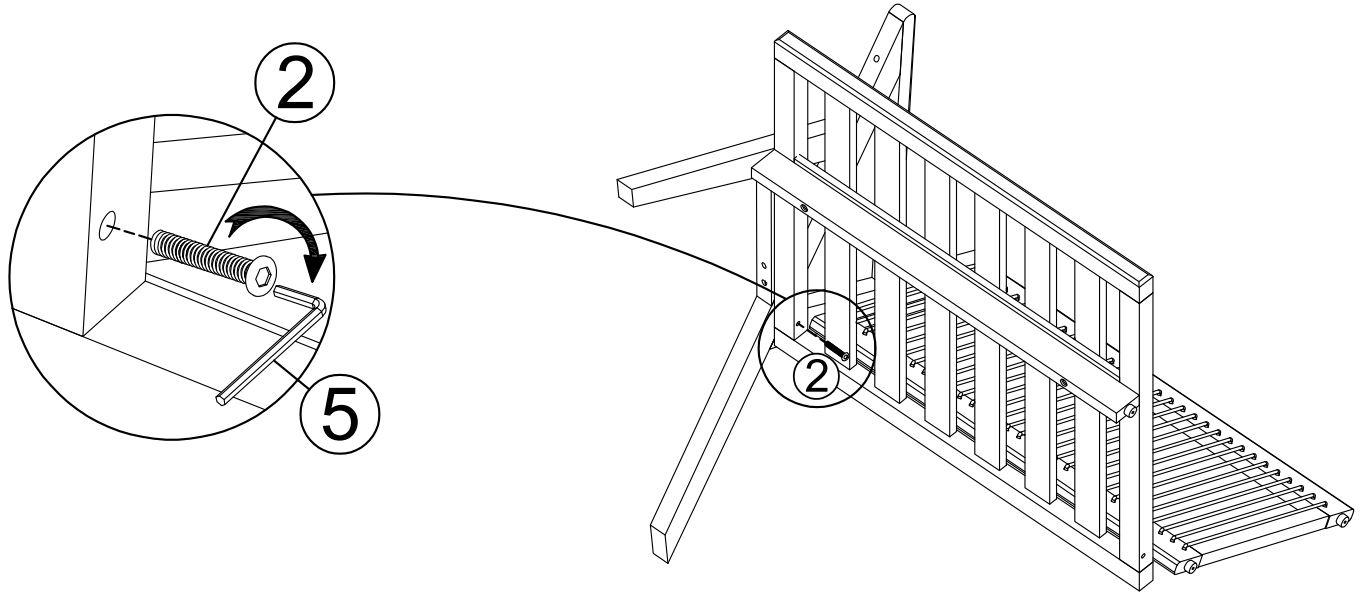

# 87530 Armchair Honolulu

**KARE**  
DESIGN

(I) x1 	(J) x1 
(C) x1 	(D) x1 
(K) x1 	(L) x1 
(M) x1 	(2) x2  Bolt- M6x60
(3) x8  Screw- M6x70	(5) x1 

1

2

3

4

5