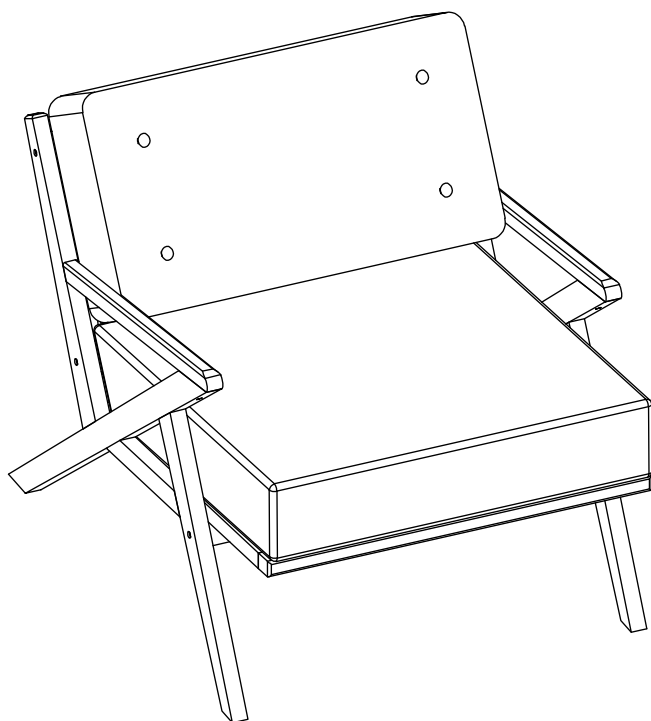

# 87530 Armchair Honolulu

**KARE**  
DESIGN

(I) x1 	(J) x1 
(C) x1 	(D) x1 
(K) x1 	(L) x1 
(M) x1 	(2) x2  Bolt- M6x60
(3) x8  Screw- M6x70	(5) x1 

1

2

3

4

5