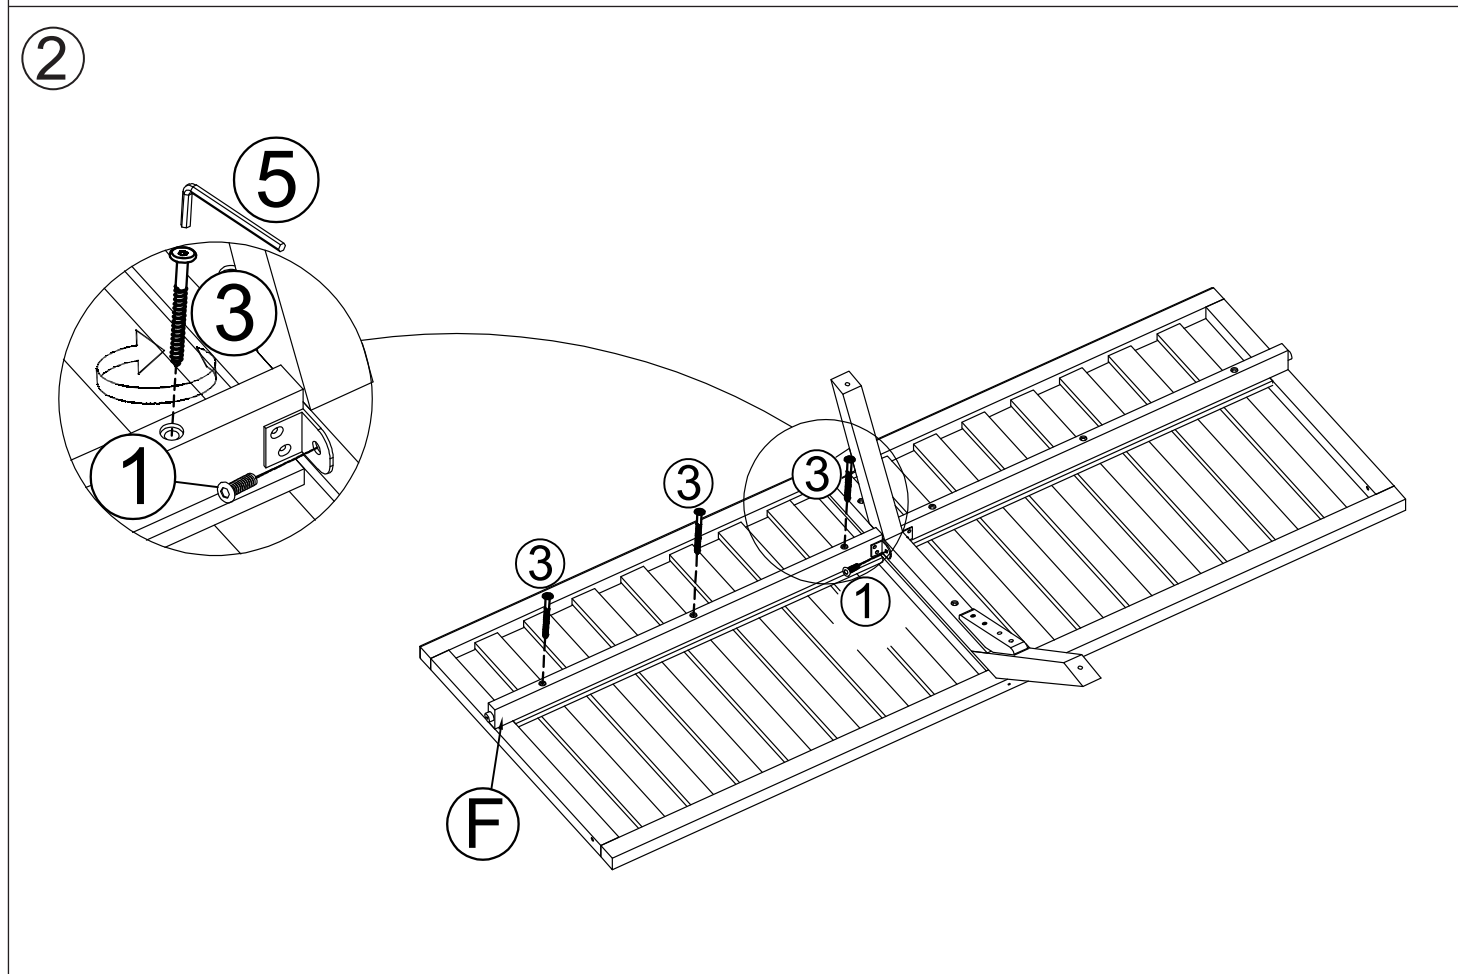

87531

Sofa 3-Seater Honolulu 180cm

**KARE**  
DESIGN

(A) x1 	(B) x1 
(C) x1 	(D) x1 
(E) x1 	(F) x2 
(G) x2 	(H) x2 
(1) x2  Bolt- M6x20	(2) x4  Bolt- M6x60
(3) x12  Screw- M6x70	(4) x1  Screw- M6x80
(5) x1 	