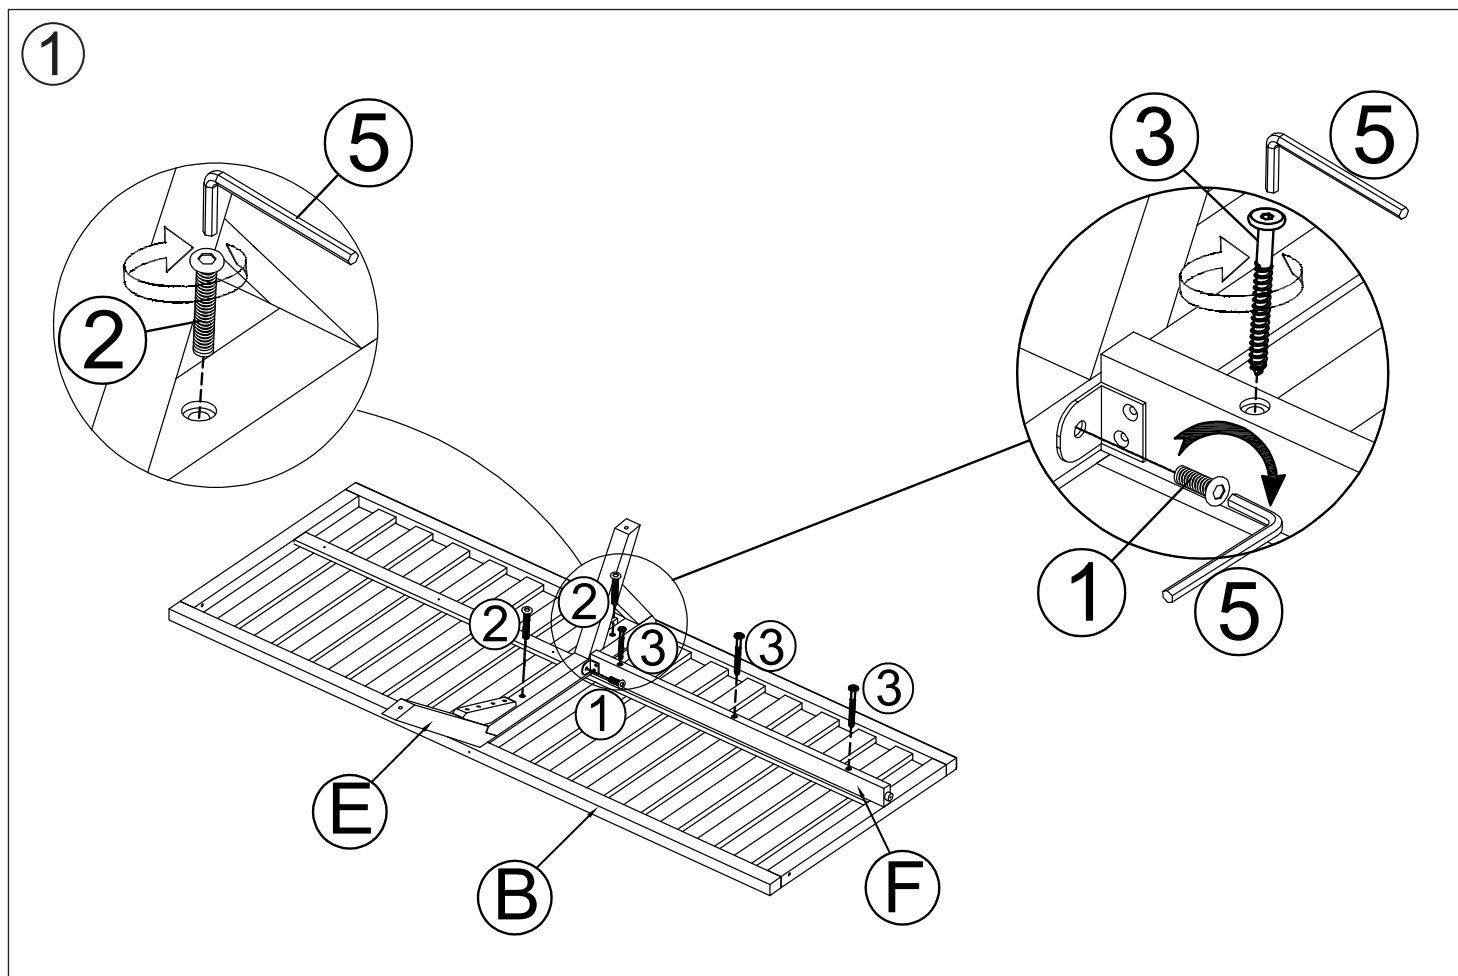

87531

Sofa 3-Seater Honolulu 180cm

**KARE**  
DESIGN

(A) x1 	(B) x1 
(C) x1 	(D) x1 
(E) x1 	(F) x2 
(G) x2 	(H) x2 
(1) x2  Bolt- M6x20	(2) x4  Bolt- M6x60
(3) x12  Screw- M6x70	(4) x1  Screw- M6x80
(5) x1 	