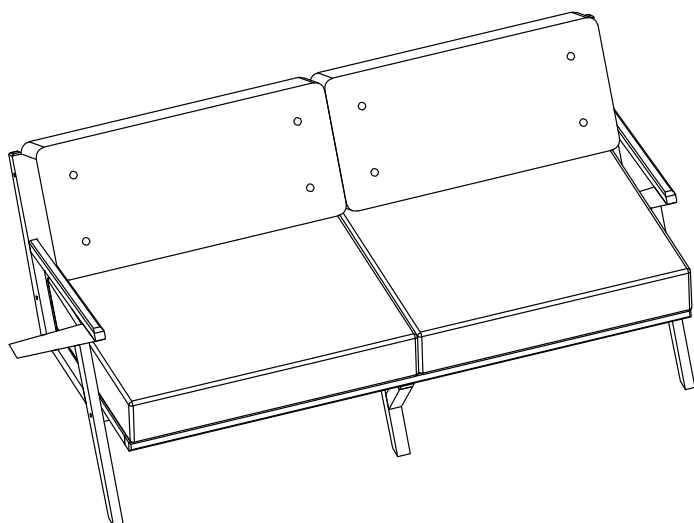

87531

Sofa 3-Seater Honolulu 180cm

**KARE**  
DESIGN

(A) x1 	(B) x1 
(C) x1 	(D) x1 
(E) x1 	(F) x2 
(G) x2 	(H) x2 
(1) x2  Bolt- M6x20	(2) x4  Bolt- M6x60
(3) x12  Screw- M6x70	(4) x1  Screw- M6x80
(5) x1 	