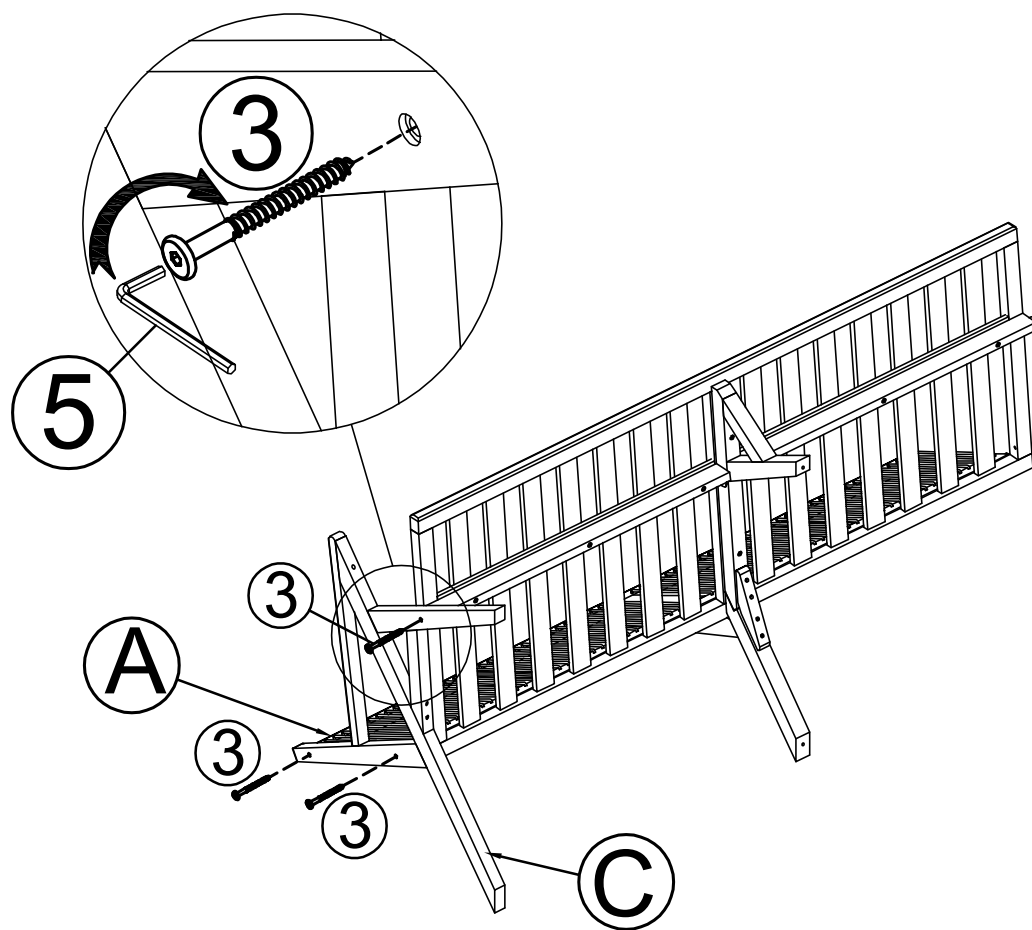

87531

Sofa 3-Seater Honolulu 180cm

**KARE**  
DESIGN

(A) x1 	(B) x1 
(C) x1 	(D) x1 
(E) x1 	(F) x2 
(G) x2 	(H) x2 
(1) x2  Bolt- M6x20	(2) x4  Bolt- M6x60
(3) x12  Screw- M6x70	(4) x1  Screw- M6x80
(5) x1 	

3

4

5

6

7

8