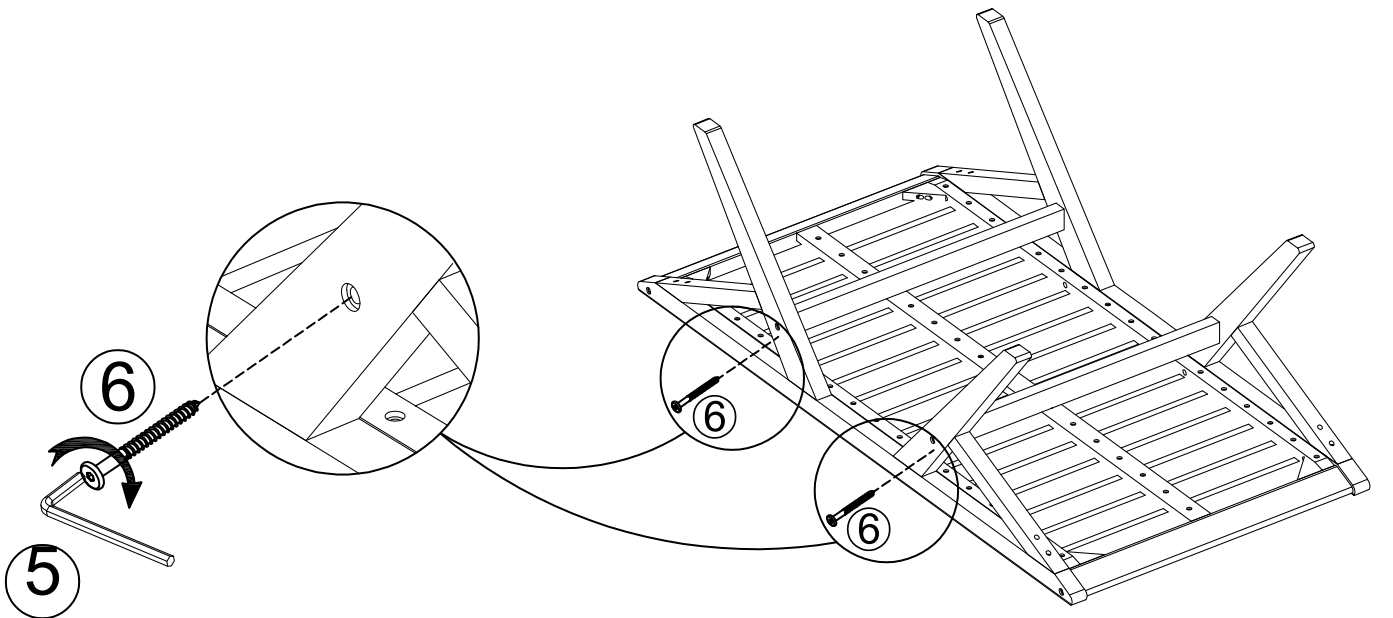

87532 Coffee Table Honolulu 120x60cm

KARE
DESIGN

(N) x1 	(O) x2 
(P) x2 	(5) x1 
(6) x4  Screw- M6x60	(7) x8  Screw- M6x50

1

2

3

4

5