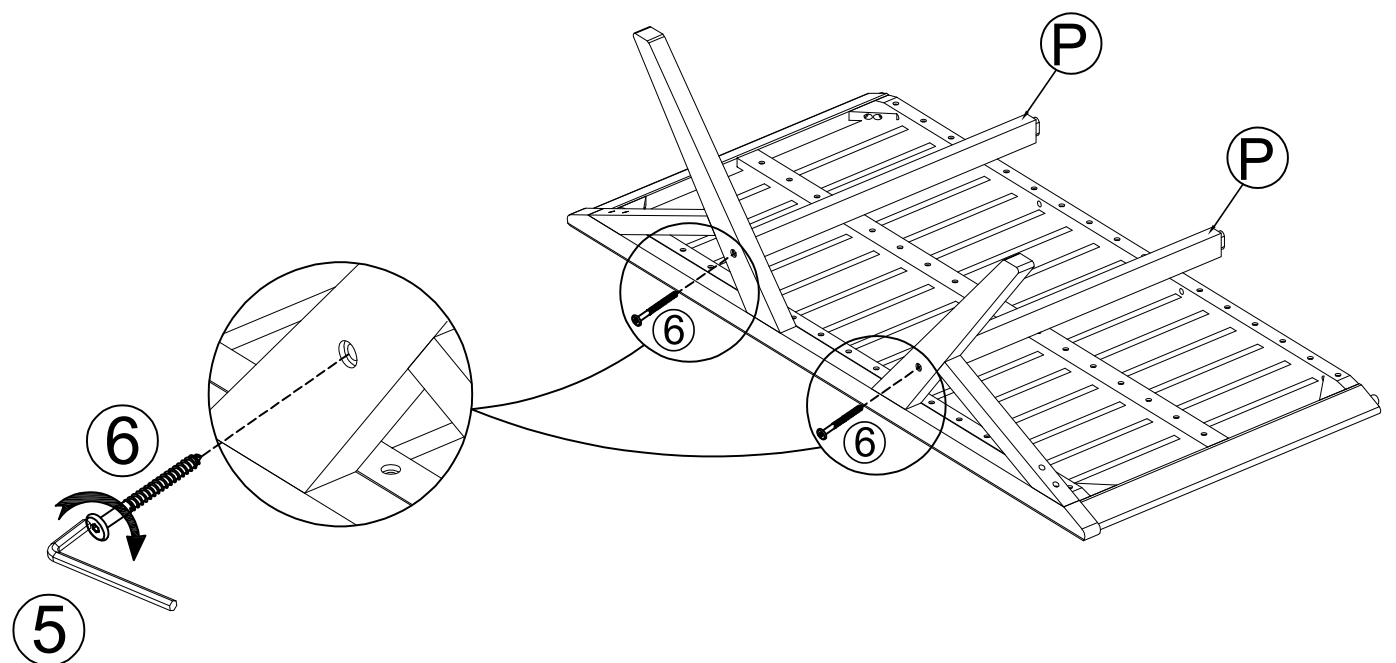

87532 Coffee Table Honolulu 120x60cm

KARE
DESIGN

(N) x1 	(O) x2 
(P) x2 	(5) x1 
(6) x4  Screw- M6x60	(7) x8  Screw- M6x50

1

2

3

4

5