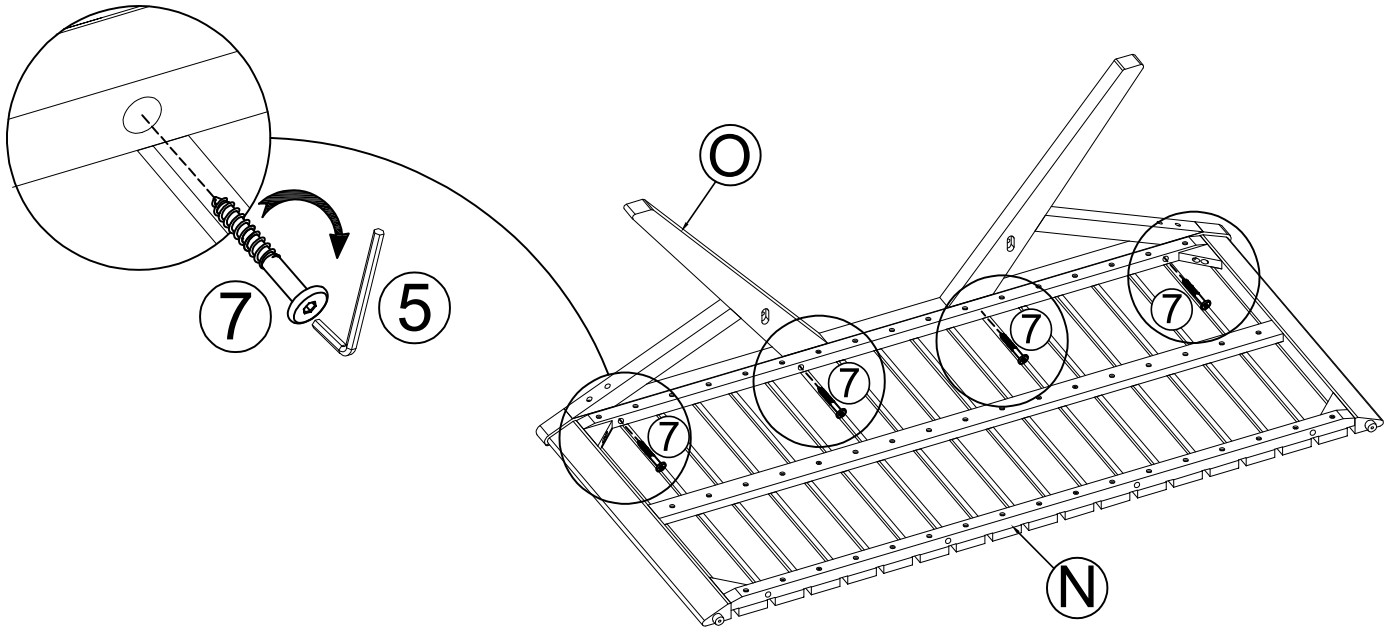

87532 Coffee Table Honolulu 120x60cm

KARE
DESIGN

(N) x1 	(O) x2 
(P) x2 	(5) x1 
(6) x4  Screw- M6x60	(7) x8  Screw- M6x50

1

2

3

4

5