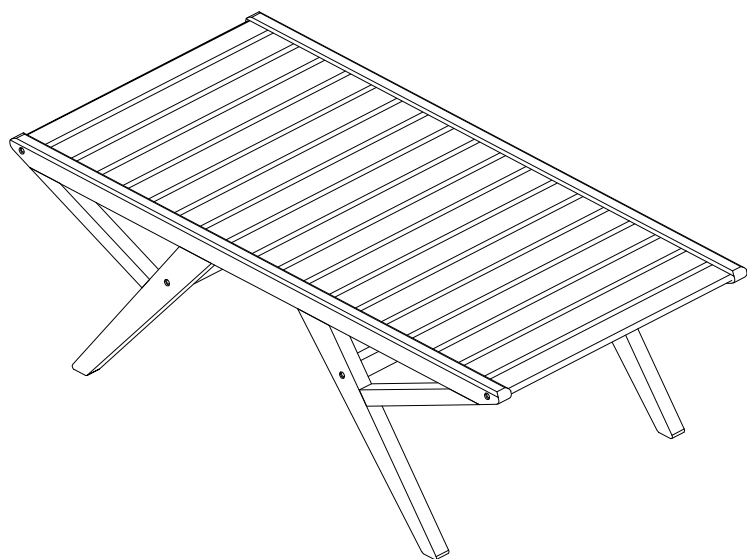

87532 Coffee Table Honolulu 120x60cm

KARE
DESIGN

(N) x1 	(O) x2 
(P) x2 	(5) x1 
(6) x4  Screw- M6x60	(7) x8  Screw- M6x50

1

2

3

4

5