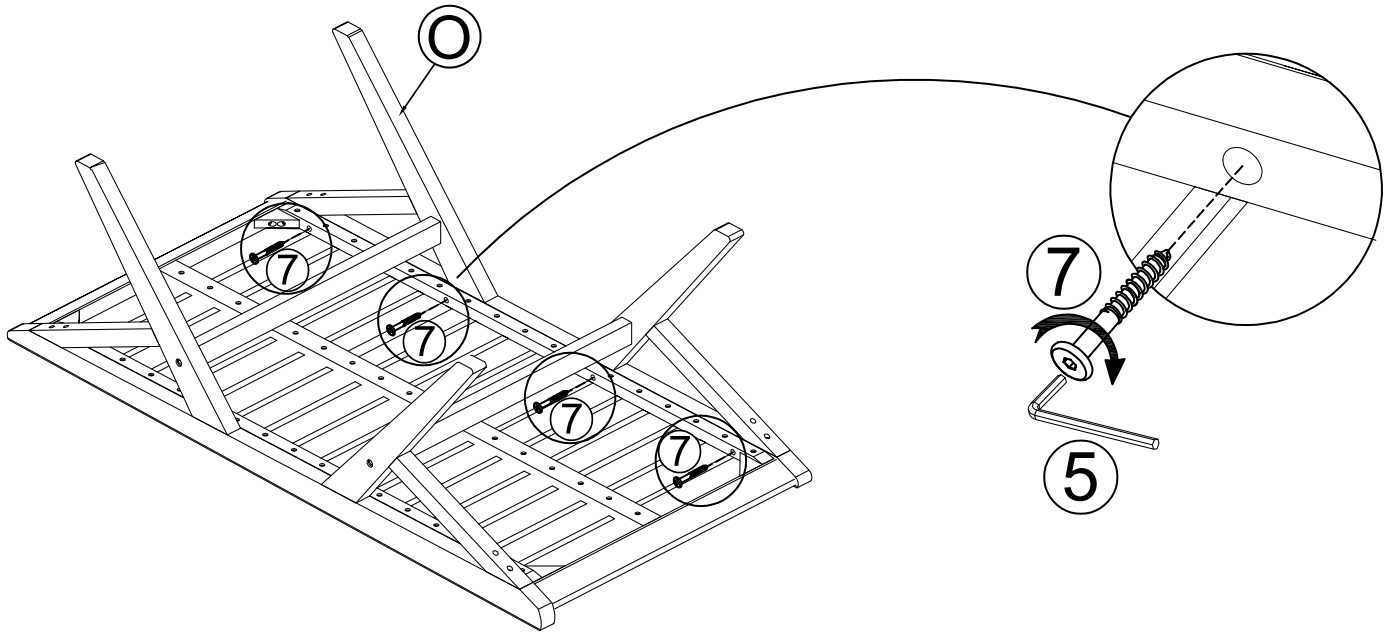

87532 Coffee Table Honolulu 120x60cm

KARE
DESIGN

(N) x1 	(O) x2 
(P) x2 	(5) x1 
(6) x4  Screw- M6x60	(7) x8  Screw- M6x50

1

2

3

4

5