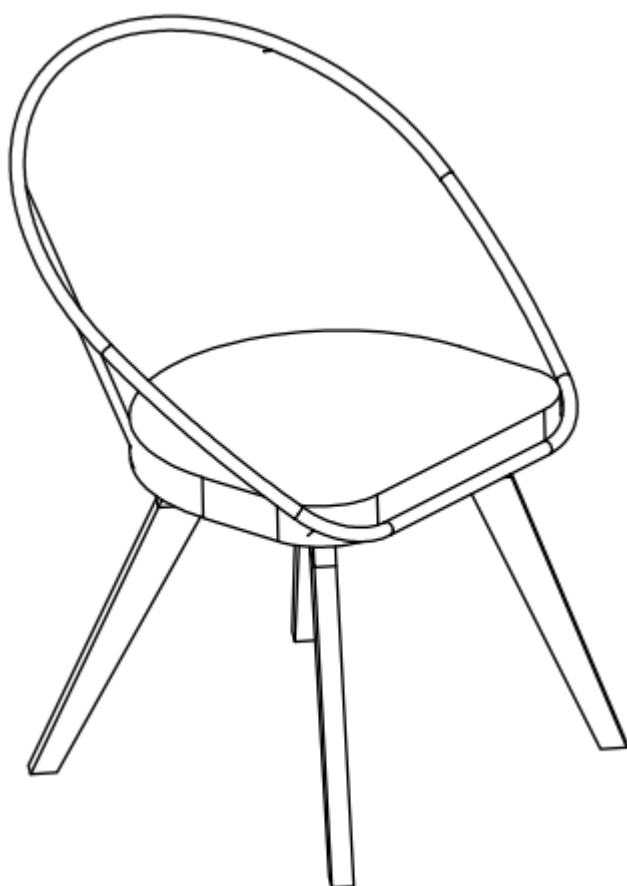

87550 Chair with Armrest Mahalo

KARE
DESIGN

(G) x1 	(H) x2 
(I) x2 	(J) x1 
(A) x12  Bolt M8x15mm	(B) x12  Washer
(C) x1 	

1

DO NOT USE POWER TOOLS

2