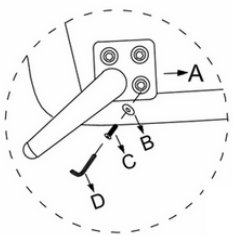

87799 - Stool Amalfi

Cream 80x68cm

KARE
DESIGN

APPROXIMATE ASSEMBLY TIME - 5 MIN.

1 PERSON

x1 5 min.

A  x4	B  x12	C  x12	D  x1
---	--	--	---

Follow the same assembly steps for all four legs.