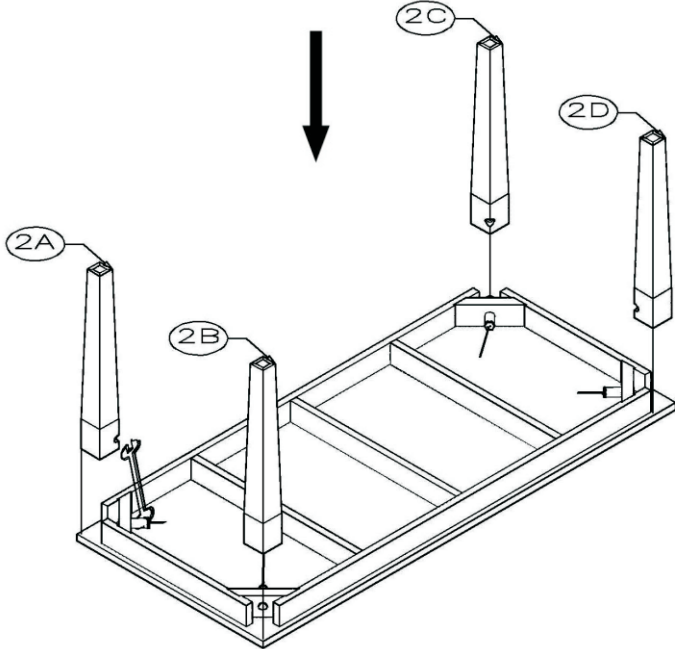

96224 K&F TABLE RAFTER RANGE 200X90CM

**KARE**  
DESIGN

A  4X

B  1X