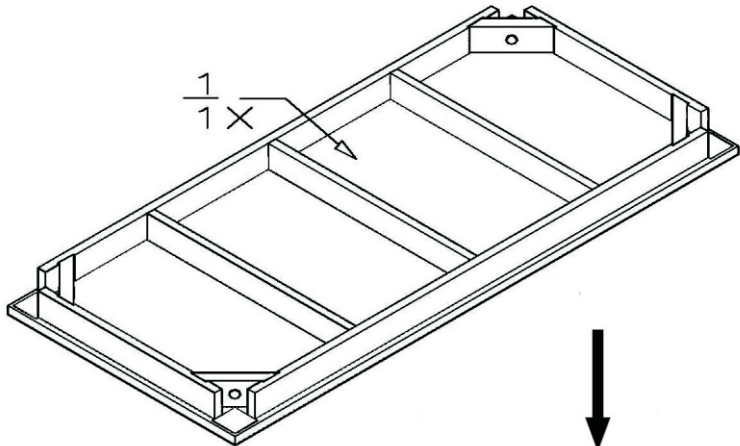

96224 K&F TABLE RAFTER RANGE 200X90CM

**KARE**  
DESIGN

A  4X

B  1X