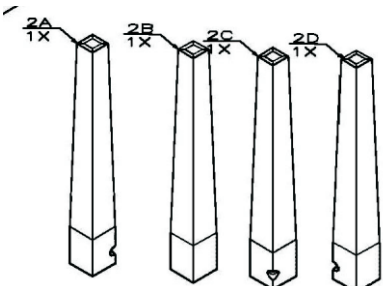

96224 K&F TABLE RAFTER RANGE 200X90CM

**KARE**  
DESIGN

A  4X

B  1X